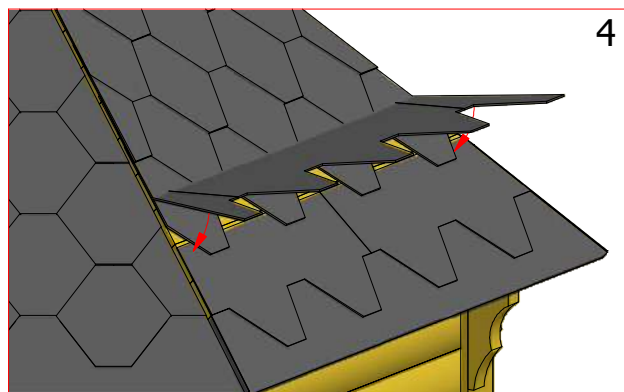

1	S2	4x70	37 pcs

1

Sauna cabin 4.5 m²

Screws

1	S2	4x70	43 pcs

Sauna cabin 4.5 m²

Screws

1	S3	3.5x45	25 pcs
2	V1	2.5x25	