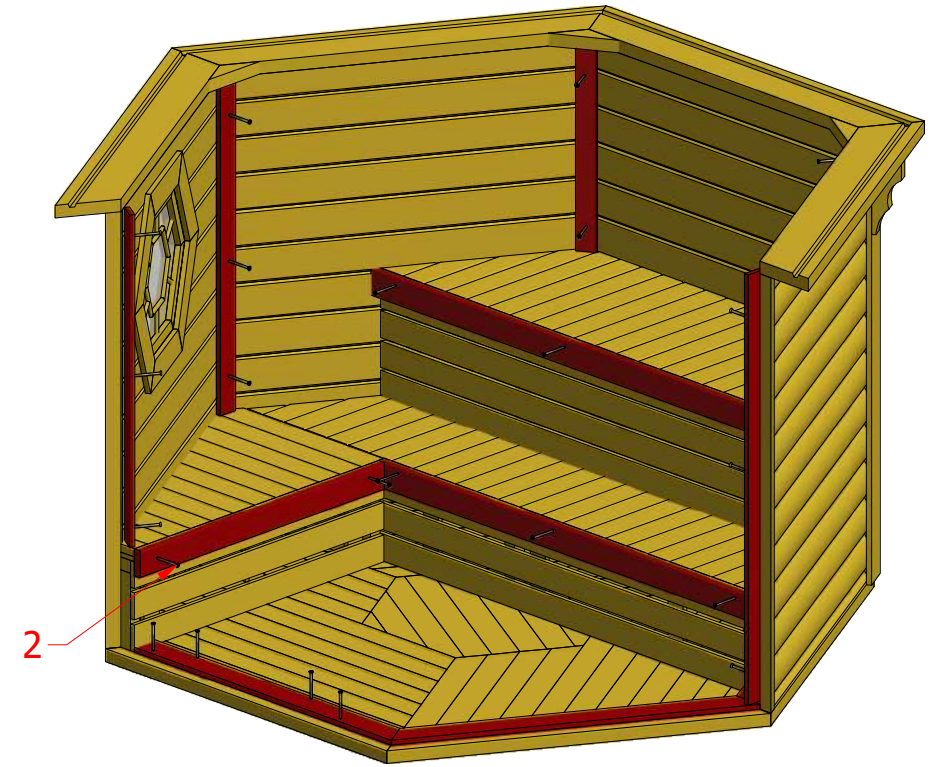

Sauna cabin 4.5 m²

Screws

1	S2	4x70	12pcs

Sauna cabin 4.5 m²

Screws

1	S2	4x70	12 pcs
2	S3	3.5x45	47 pcs

Sauna cabin 4.5 m²

Screws