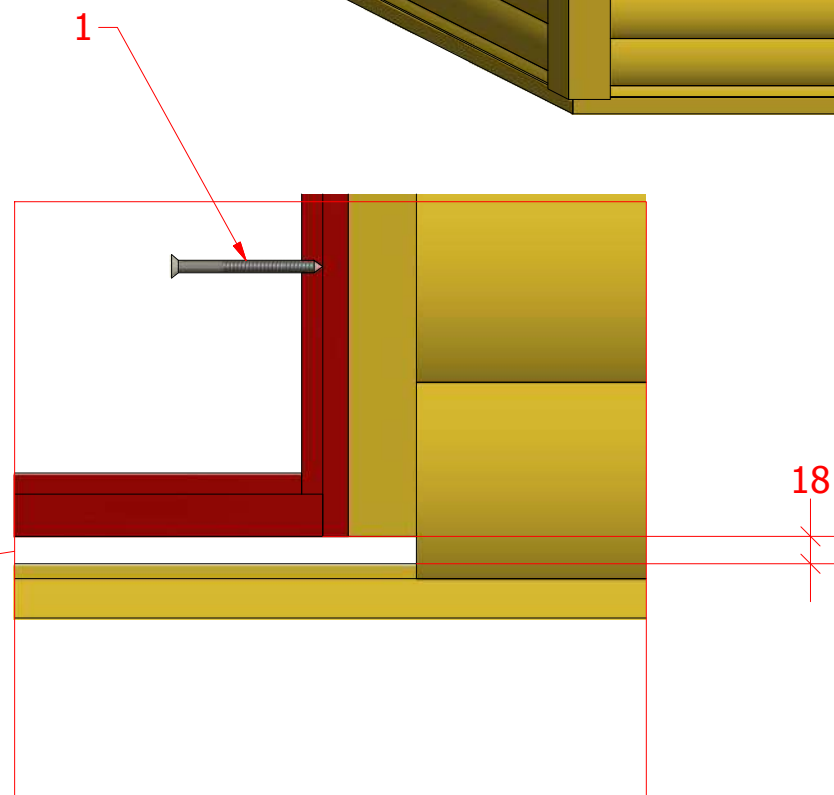

Sauna cabin 4.5 m²

Screws

Sauna cabin 4.5 m²

Screws

1	S2	4x70	10 pcs

Sauna cabin 4.5 m²

Screws

Sauna cabin 4.5 m²

Screws

1	S2	4x70	16 pcs

Grill cabin 4.5 m²

Screws

1	S2	4x70	8 pcs
2	S3	3.5x45	4 pcs

Grill cabin 4.5 m²

Screws

1	S2	4x70	8 pcs

Sauna cabin 4.5 m²

Screws

1	S2	4x70	12pcs

Sauna cabin 4.5 m²

Screws

1	S2	4x70	12 pcs
2	S3	3.5x45	47 pcs

Sauna cabin 4.5 m²

Screws