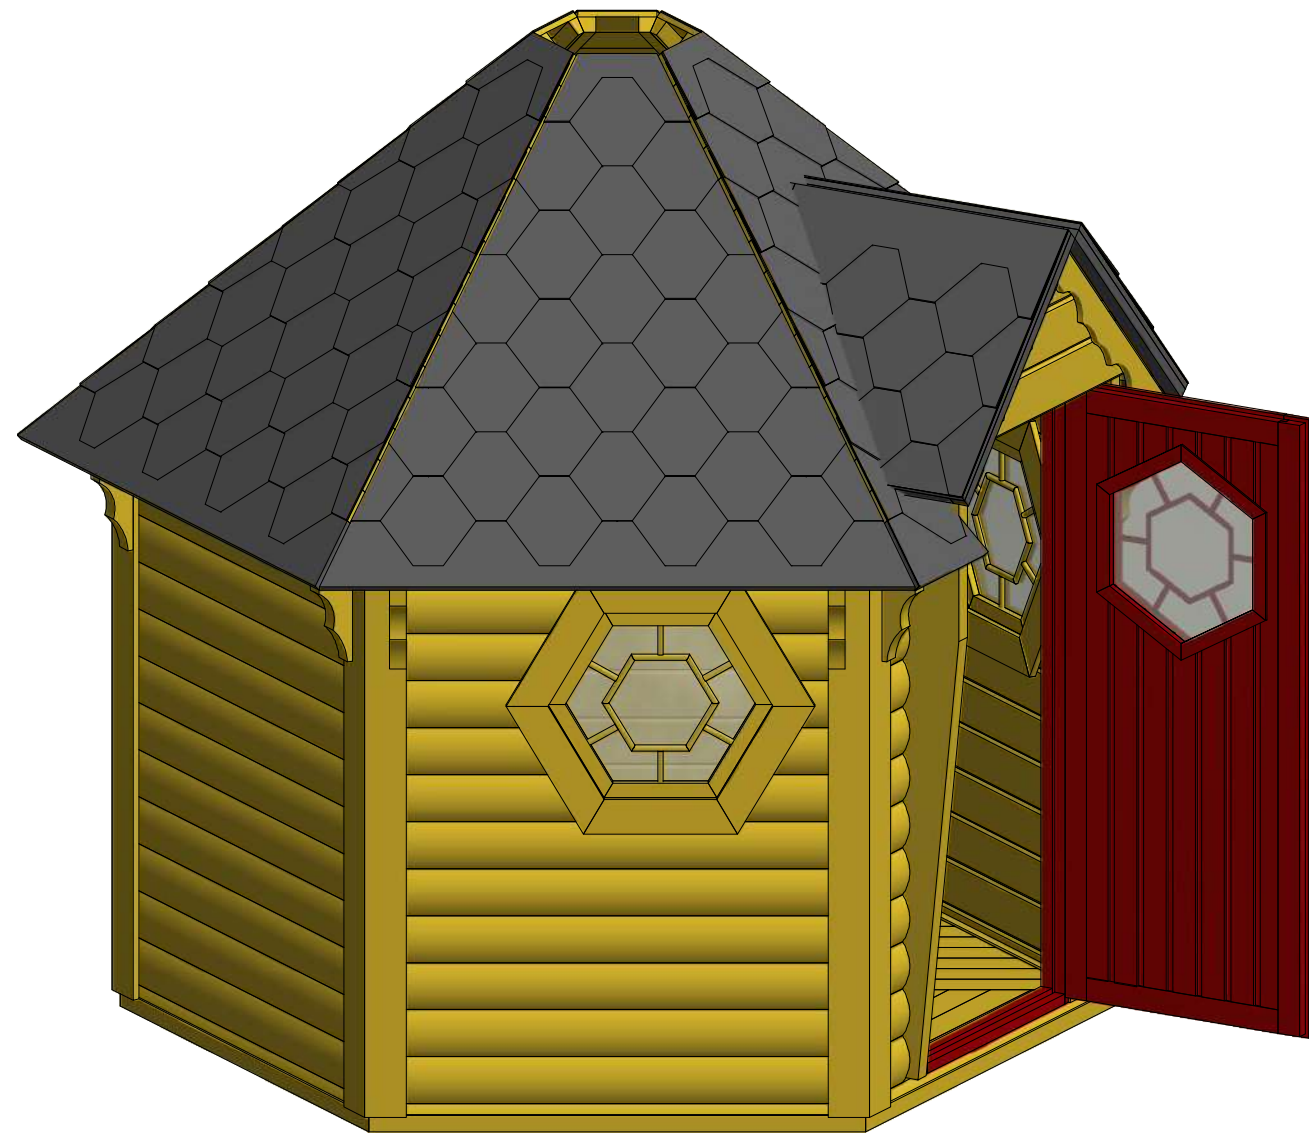

Screws

1	S2	4x70	16 pcs

Grill cabin 4.5 m²

Screws

1	S2	4x70	8 pcs
2	S3	3.5x45	4 pcs

Grill cabin 4.5 m²

Screws

1	S2	4x70	8 pcs