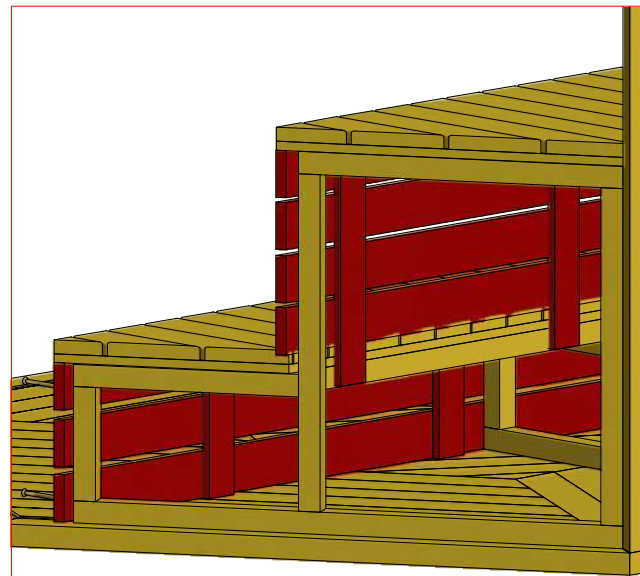

Sauna cabin 4.5 m²

Screws

1	S2	4x70	12pcs

Sauna cabin 4.5 m²

Screws

1	S2	4x70	12 pcs
2	S3	3.5x45	47 pcs

Sauna cabin 4.5 m²

Screws

1	S3	3.5x45	48 pcs
2	S5	3x30	6 pcs

Sauna cabin 4.5 m²

Screws			
1	S2	4x70	3 pcs
2	V1	2.5x25	

30