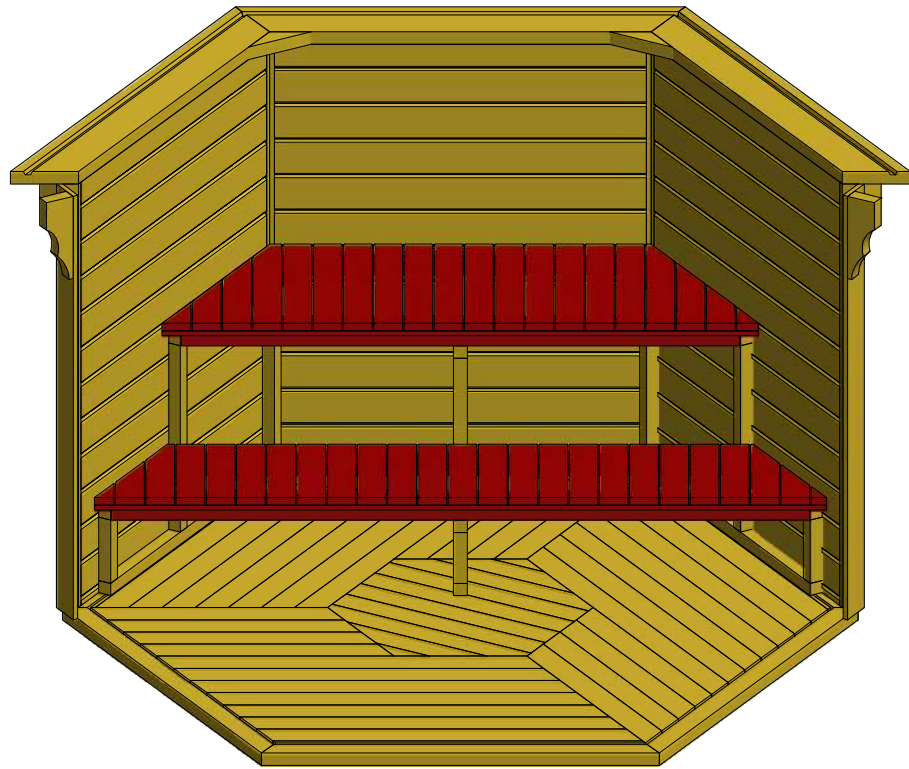

Sauna cabin 4.5 m²

Screws

1	S2	4x70	12pcs

Sauna cabin 4.5 m²

Screws

1	S2	4x70	12 pcs
2	S3	3.5x45	47 pcs

Sauna cabin 4.5 m²

Screws

1	S3	3.5x45	48 pcs
2	S5	3x30	6 pcs

Sauna cabin 4.5 m²

Screws			
1	S2	4x70	3 pcs
2	V1	2.5x25	

30