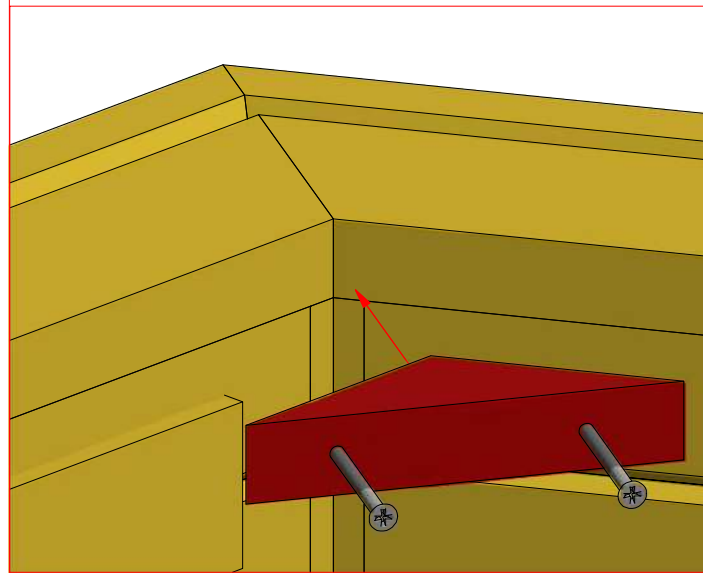

Sauna cabin 4.5 m²

Screws

1	S2	4x70	24 pcs
2	S3	3.5x45	36 pcs

1

2

3

Sauna cabin 4.5 m²

Screws

1	S2	4x70	37 pcs

1

Sauna cabin 4.5 m²

Screws

1	S2	4x70	43 pcs

Sauna cabin 4.5 m²

Screws

1	S3	3.5x45	25 pcs
2	V1	2.5x25	