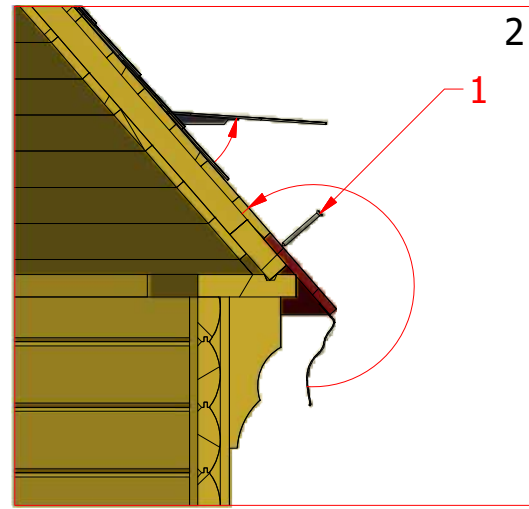

1	S2	4x70	37 pcs

1

Sauna cabin 4.5 m²

Screws

1	S2	4x70	43 pcs

Sauna cabin 4.5 m²

Screws

1	S3	3.5x45	25 pcs
2	V1	2.5x25	