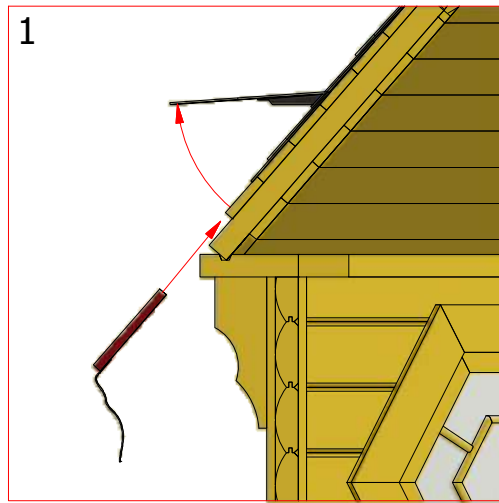

1	S2	4x70	37 pcs

1

Sauna cabin 4.5 m²

Screws

1	S2	4x70	43 pcs

Sauna cabin 4.5 m²

Screws

1	S3	3.5x45	25 pcs
2	V1	2.5x25	