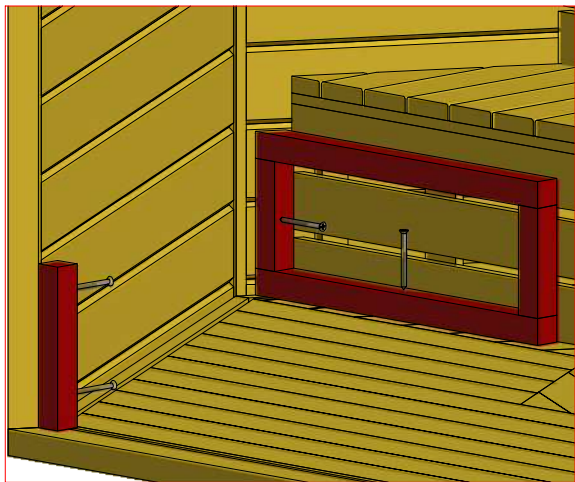

Sauna cabin 4.5 m²

Screws

1	S2	4x70	12pcs

Sauna cabin 4.5 m²

Screws

1	S2	4x70	12 pcs
2	S3	3.5x45	47 pcs

Sauna cabin 4.5 m²

Screws

1	S3	3.5x45	48 pcs
2	S5	3x30	6 pcs

Sauna cabin 4.5 m²

Screws			
1	S2	4x70	3 pcs
2	V1	2.5x25	

30