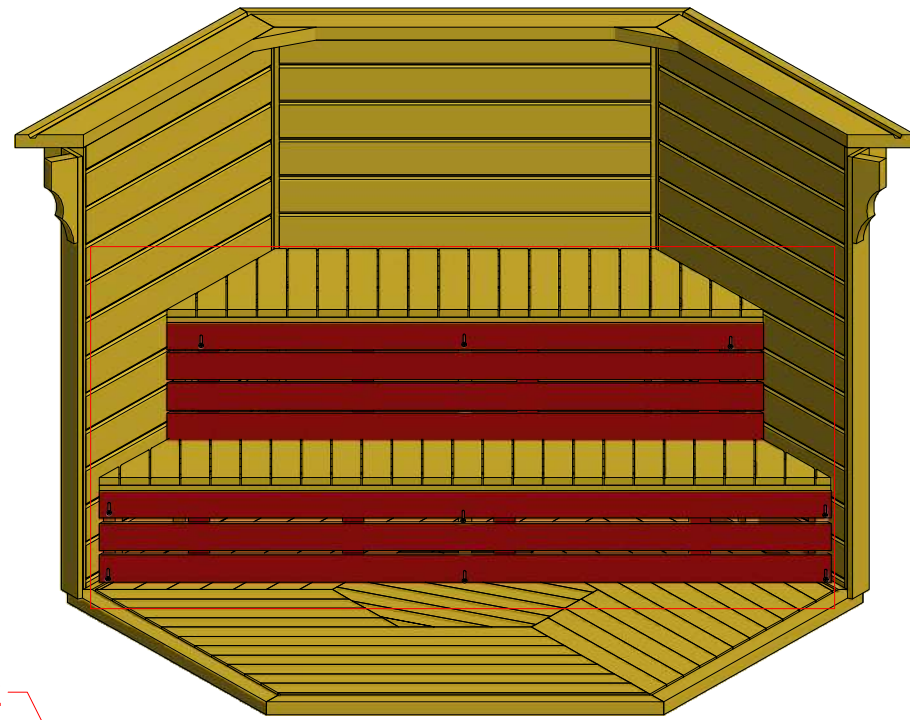

Sauna cabin 4.5 m²

Screws

1	S2	4x70	12pcs

Sauna cabin 4.5 m²

Screws

1	S2	4x70	12 pcs
2	S3	3.5x45	47 pcs

Sauna cabin 4.5 m²

Screws

1	S3	3.5x45	48 pcs
2	S5	3x30	6 pcs

Sauna cabin 4.5 m²

Screws			
1	S2	4x70	3 pcs
2	V1	2.5x25	

30