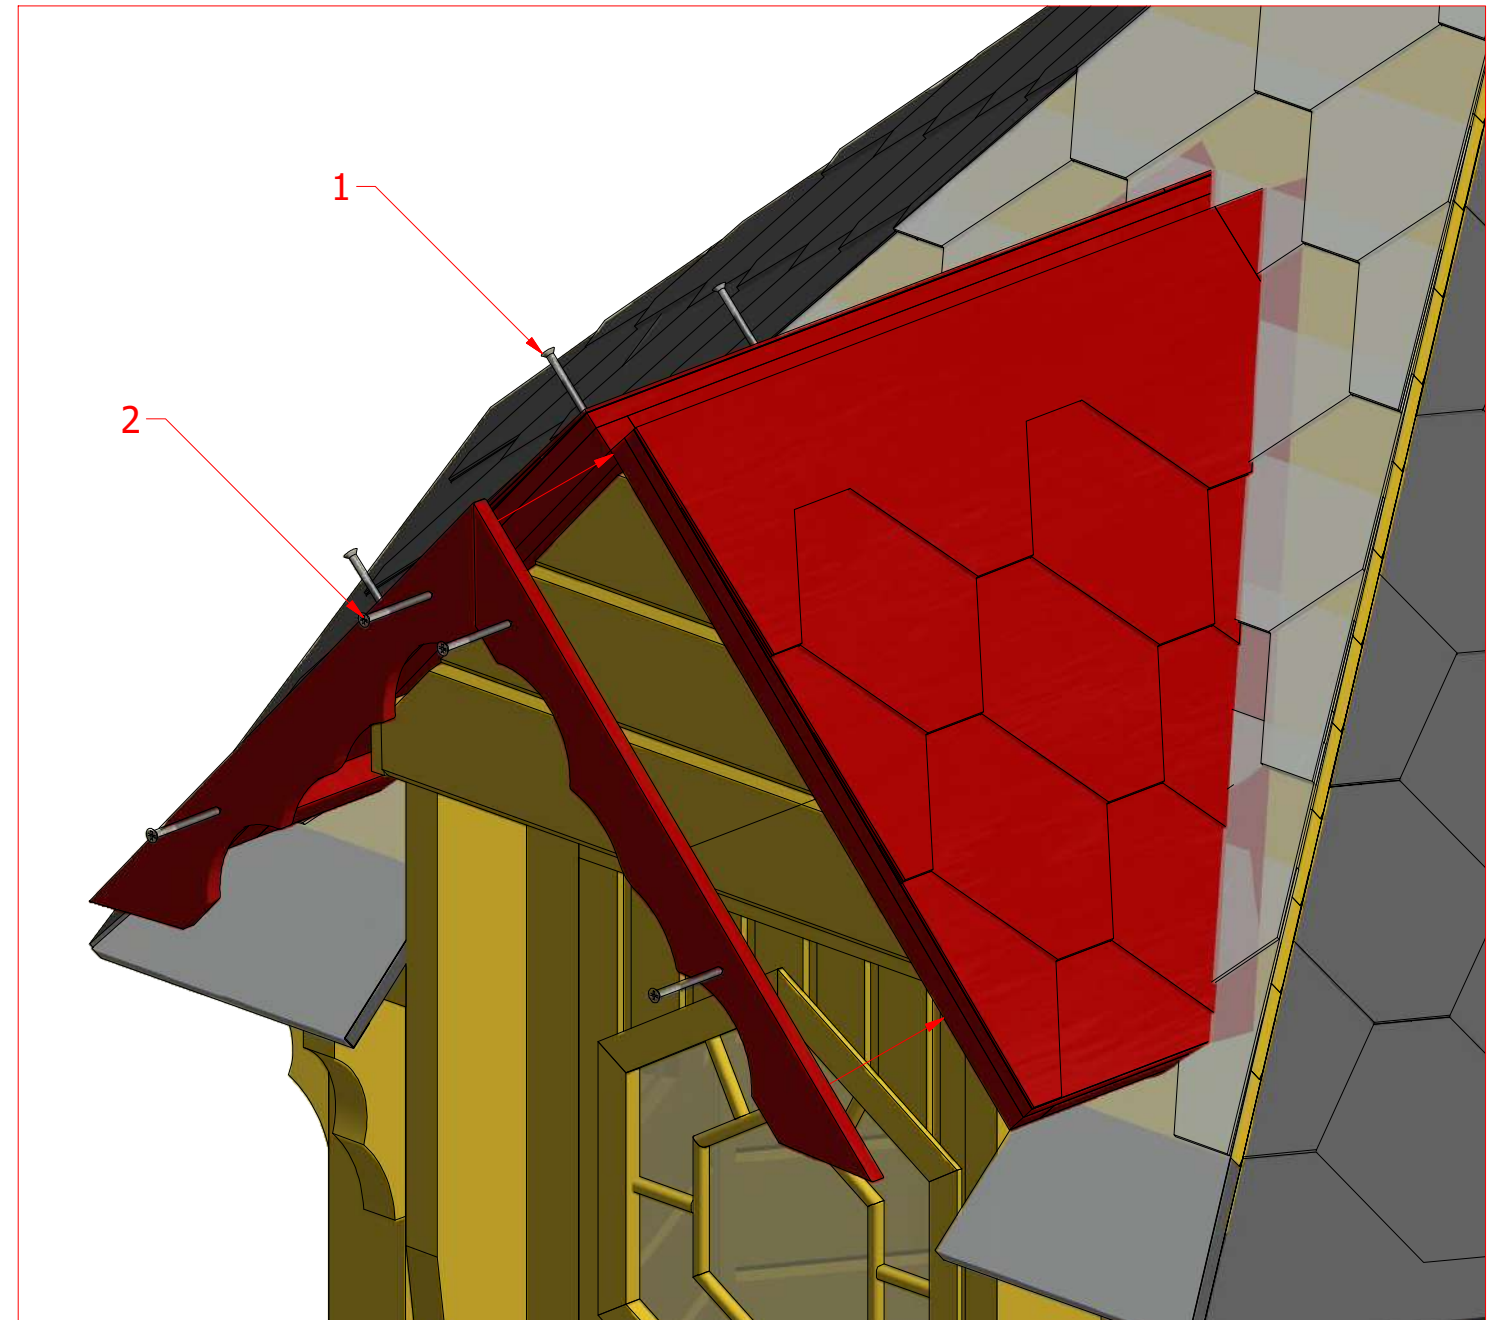

Screws

1	S2	4x70	16 pcs

Grill cabin 4.5 m²

Screws

1	S2	4x70	8 pcs
2	S3	3.5x45	4 pcs

Grill cabin 4.5 m²

Screws

1	S2	4x70	8 pcs