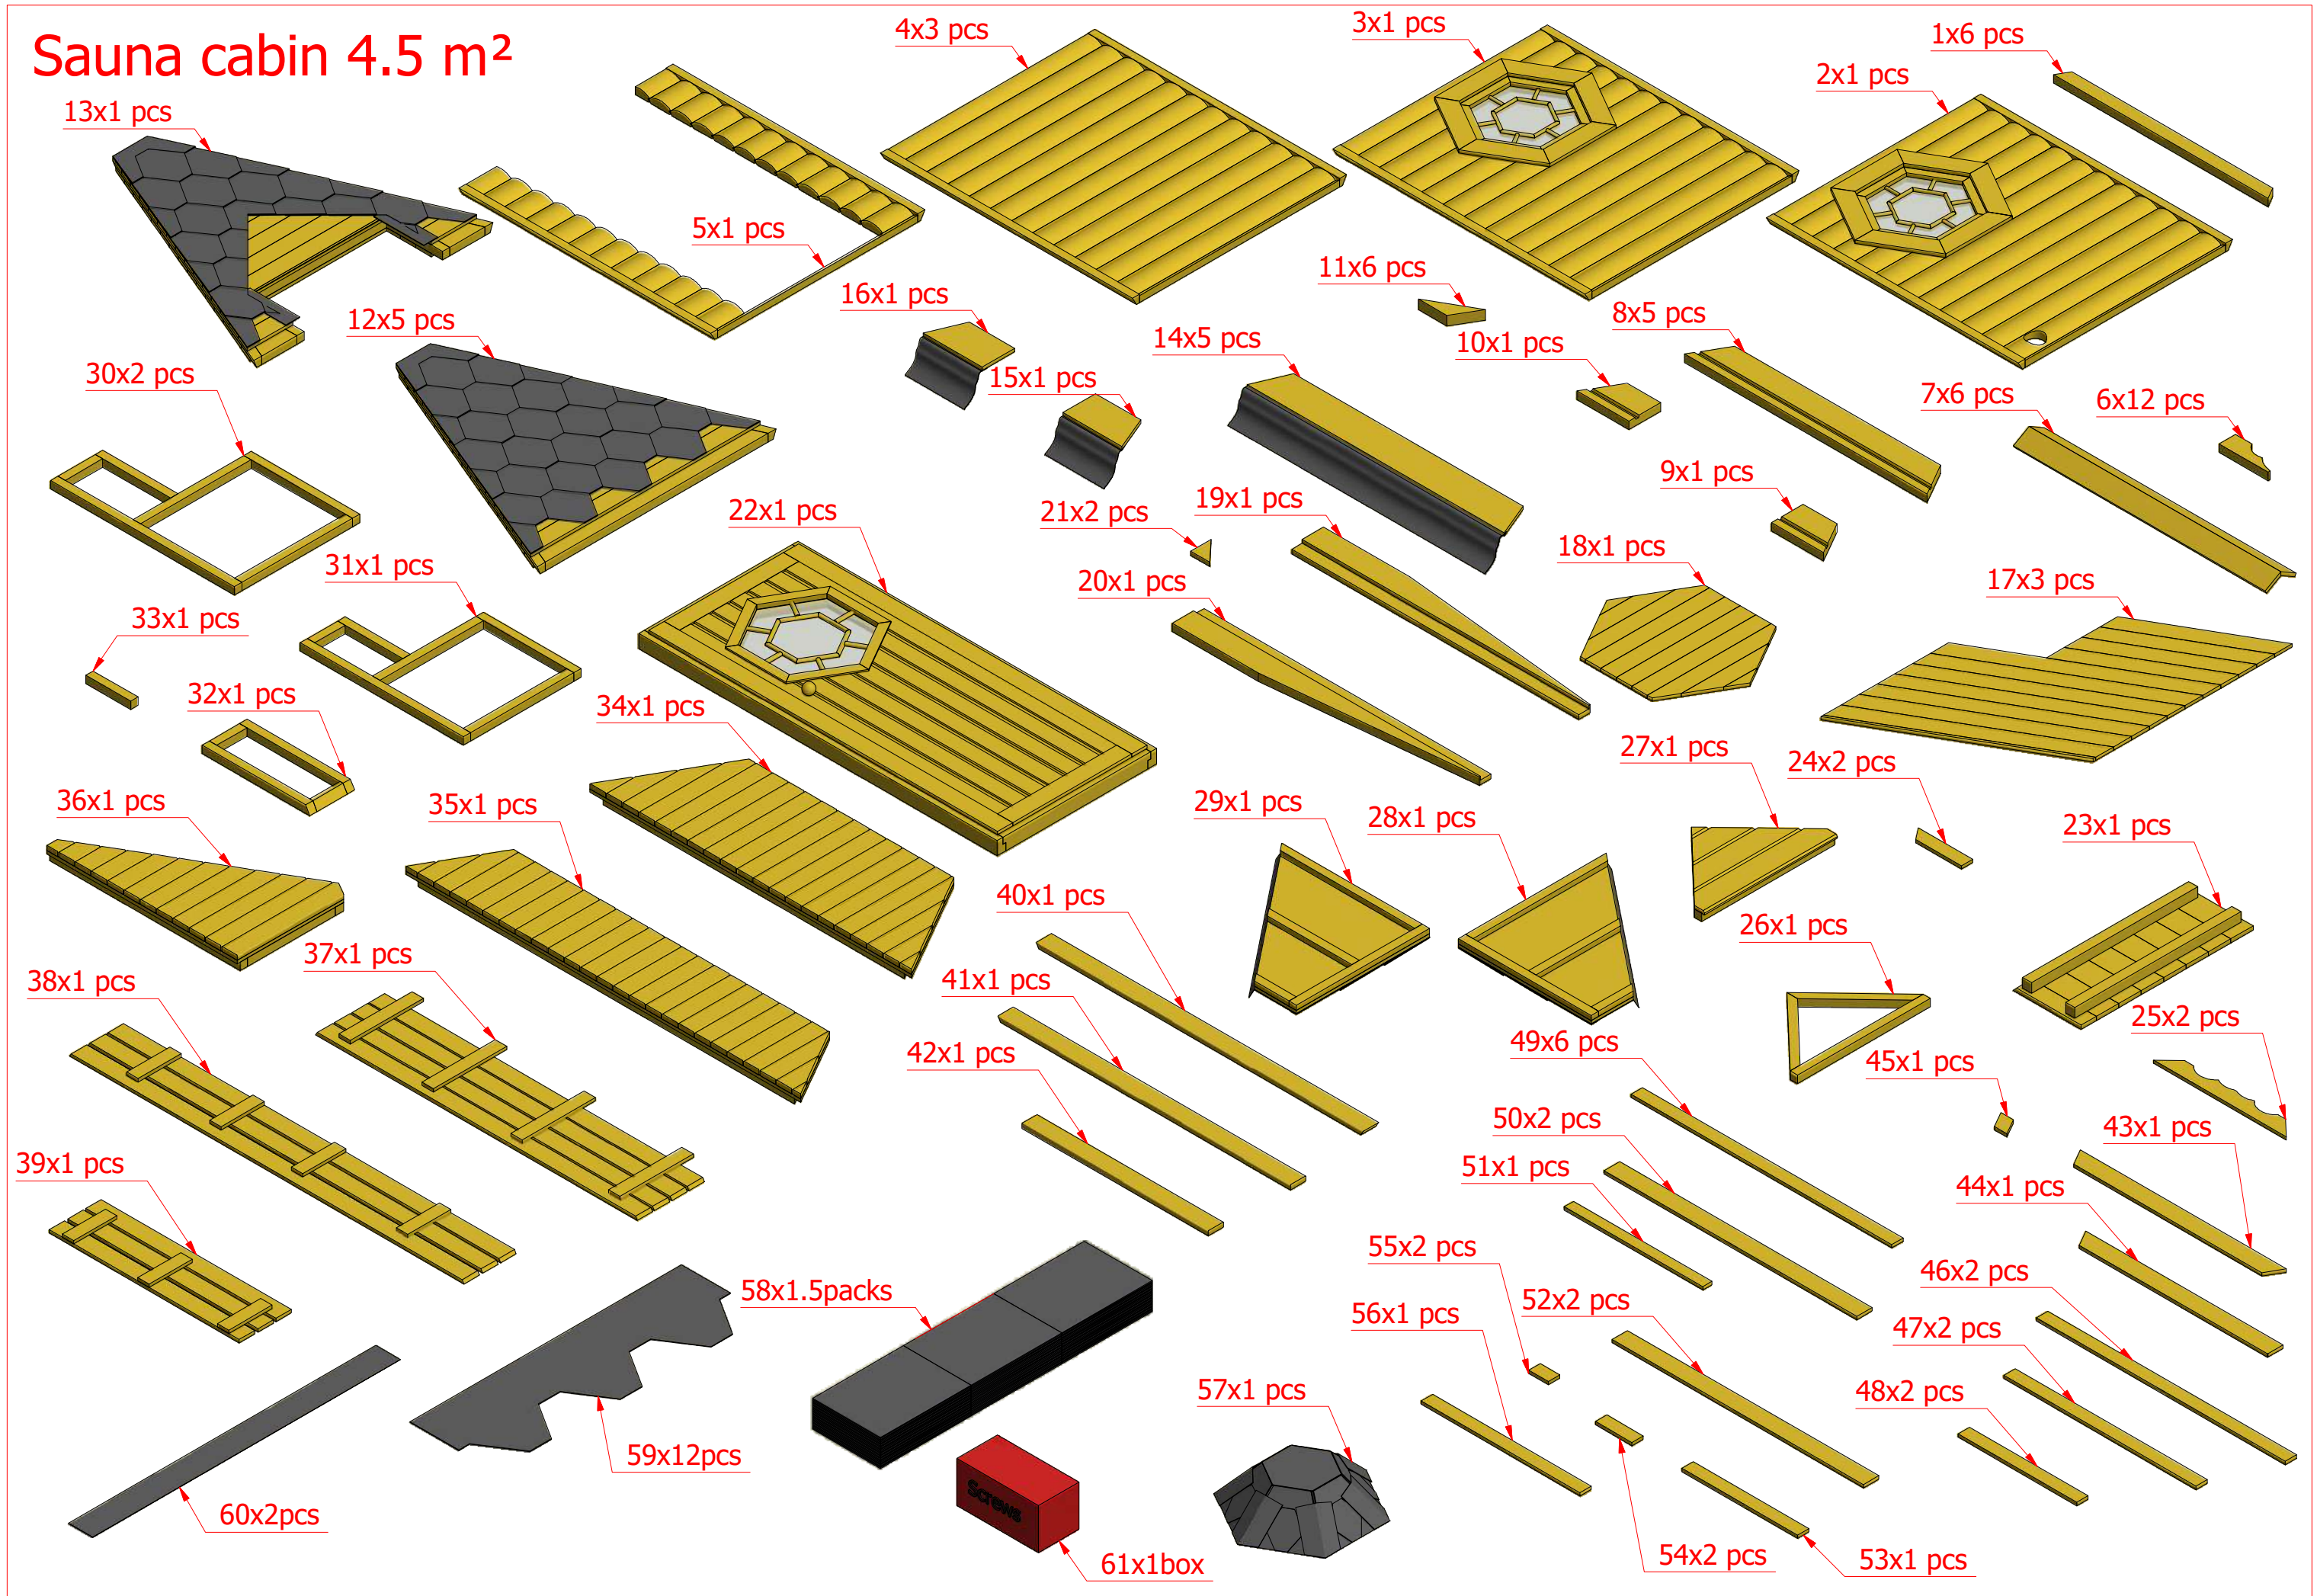

Sauna cabin 4.5 m²

Sauna cabin 4.5 m²

Sauna cabin 4.5 m²

Screws			
1	S1	5x100	12 pcs

1

Sauna cabin 4.5 m²

Screws

1	S2	4x70	36 pcs

Sauna cabin 4.5 m²

Screws

1	S2	4x70	24 pcs
2	S3	3.5x45	36 pcs

1

2

3

Sauna cabin 4.5 m²

Screws

Sauna cabin 4.5 m²

Screws

1	S2	4x70	12pcs

Sauna cabin 4.5 m²

Screws

1	S2	4x70	12 pcs
2	S3	3.5x45	47 pcs

Sauna cabin 4.5 m²

Screws

1	S3	3.5x45	48 pcs
2	S5	3x30	6 pcs

Sauna cabin 4.5 m²

Screws			
1	S2	4x70	3 pcs
2	V1	2.5x25	

30