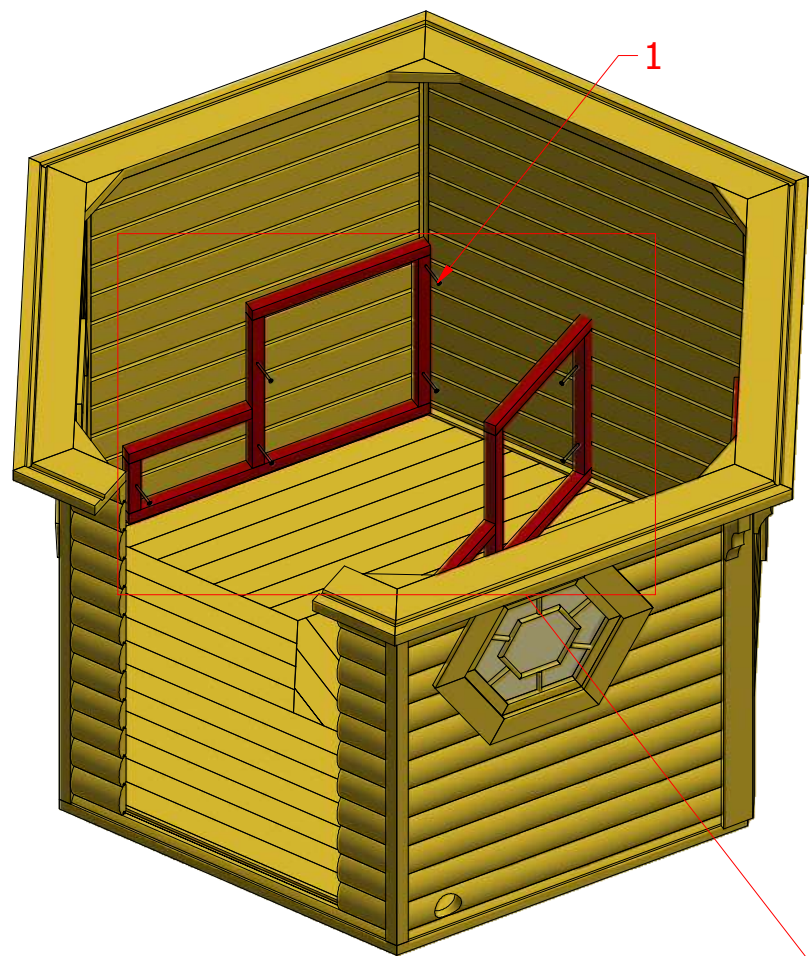

Sauna cabin 4.5 m²

Screws

Sauna cabin 4.5 m²

Screws

1	S2	4x70	10 pcs

Sauna cabin 4.5 m²

Screws

Sauna cabin 4.5 m²

Screws

1	S2	4x70	16 pcs

Grill cabin 4.5 m²

Screws

1	S2	4x70	8 pcs
2	S3	3.5x45	4 pcs

Grill cabin 4.5 m²

Screws

1	S2	4x70	8 pcs

Sauna cabin 4.5 m²

Screws

1	S2	4x70	12pcs

Sauna cabin 4.5 m²

Screws

1	S2	4x70	12 pcs
2	S3	3.5x45	47 pcs

Sauna cabin 4.5 m²

Screws