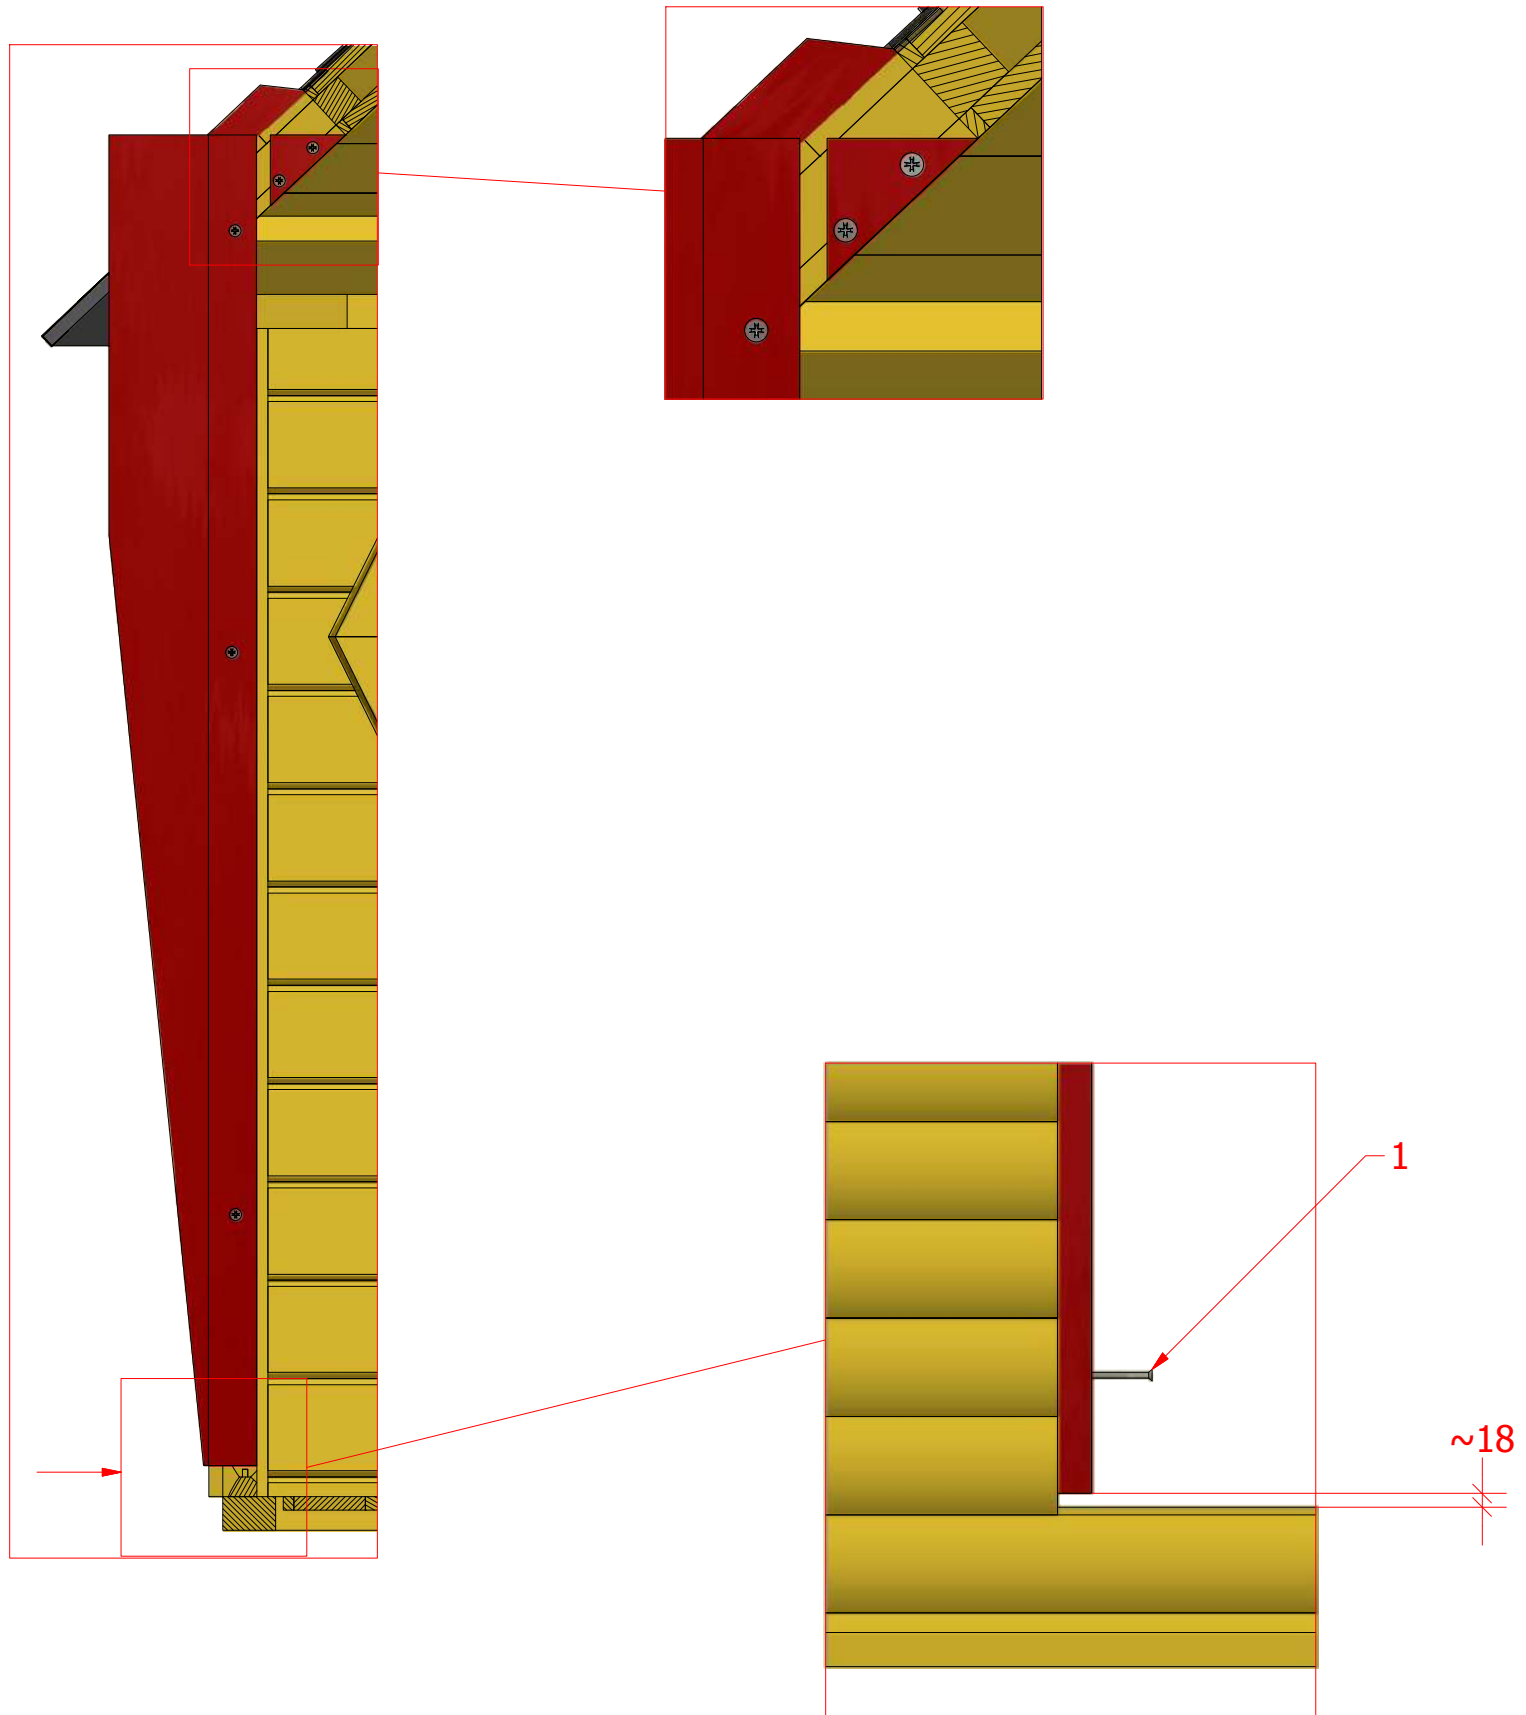

Sauna cabin 4.5 m²

Screws

Sauna cabin 4.5 m²

Screws

1	S2	4x70	10 pcs

Sauna cabin 4.5 m²

Screws

Sauna cabin 4.5 m²