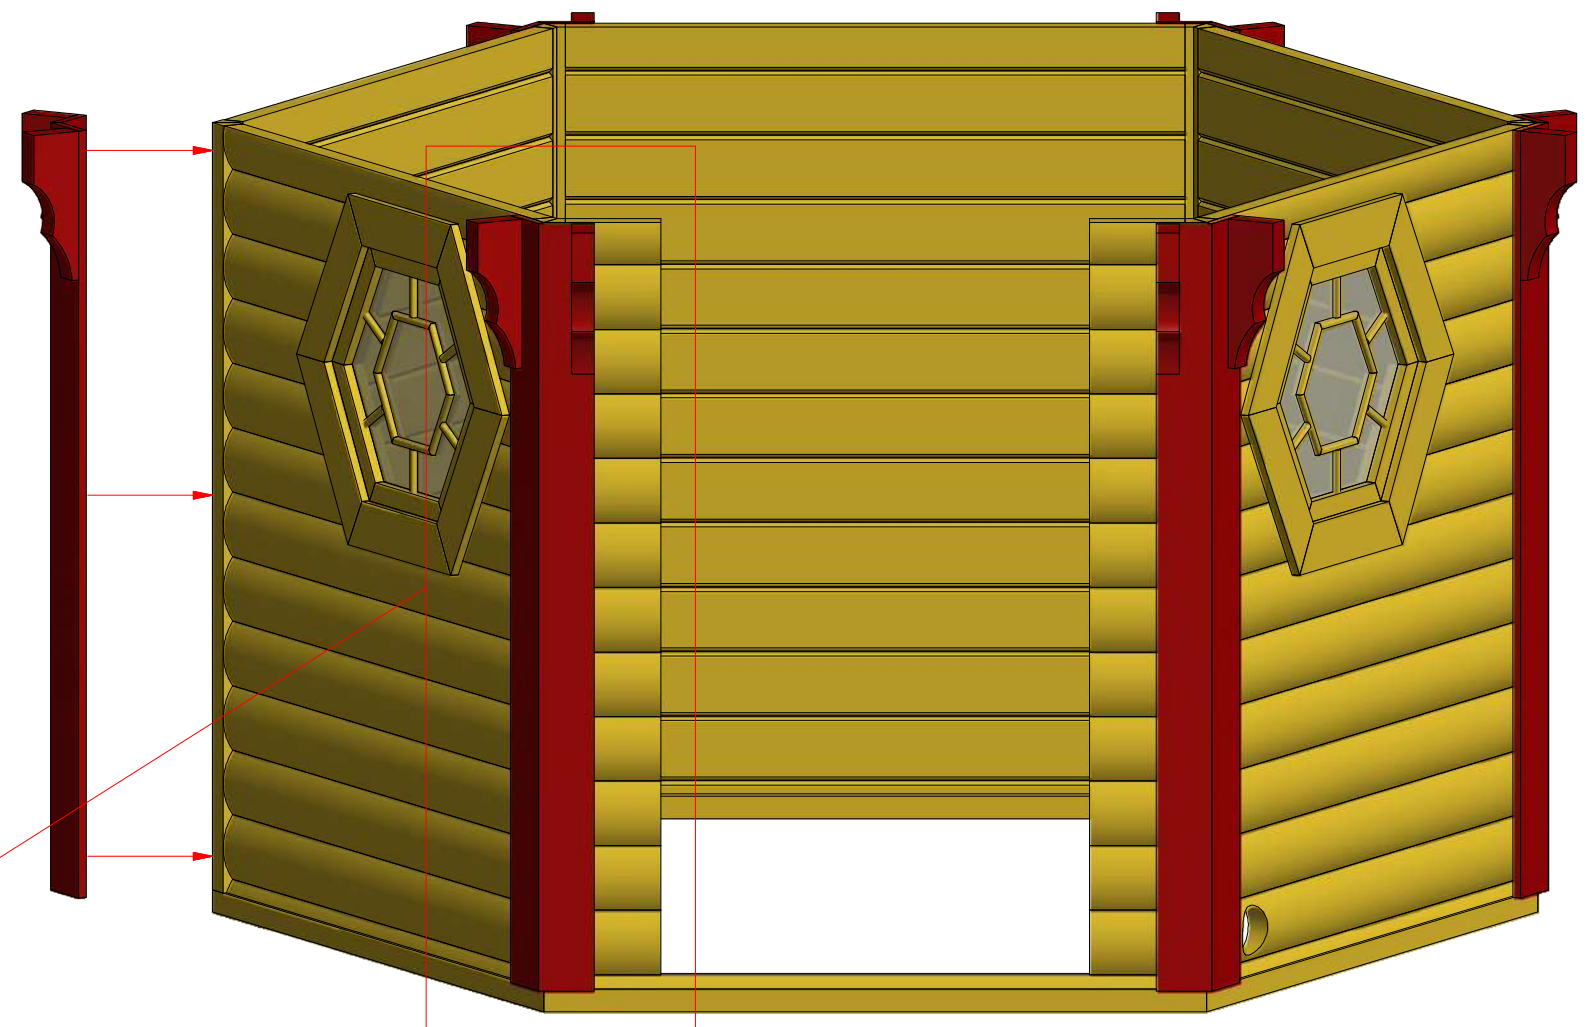

Sauna cabin 4.5 m²

Sauna cabin 4.5 m²

Sauna cabin 4.5 m²

Screws			
1	S1	5x100	12 pcs

1

Sauna cabin 4.5 m²

Screws

1	S2	4x70	36 pcs

Sauna cabin 4.5 m²

Screws

1	S2	4x70	24 pcs
2	S3	3.5x45	36 pcs

1

2

3

Sauna cabin 4.5 m²

Screws

1	S2	4x70	37 pcs

1

Sauna cabin 4.5 m²

Screws

1	S2	4x70	43 pcs

Sauna cabin 4.5 m²

Screws

1	S3	3.5x45	25 pcs
2	V1	2.5x25	