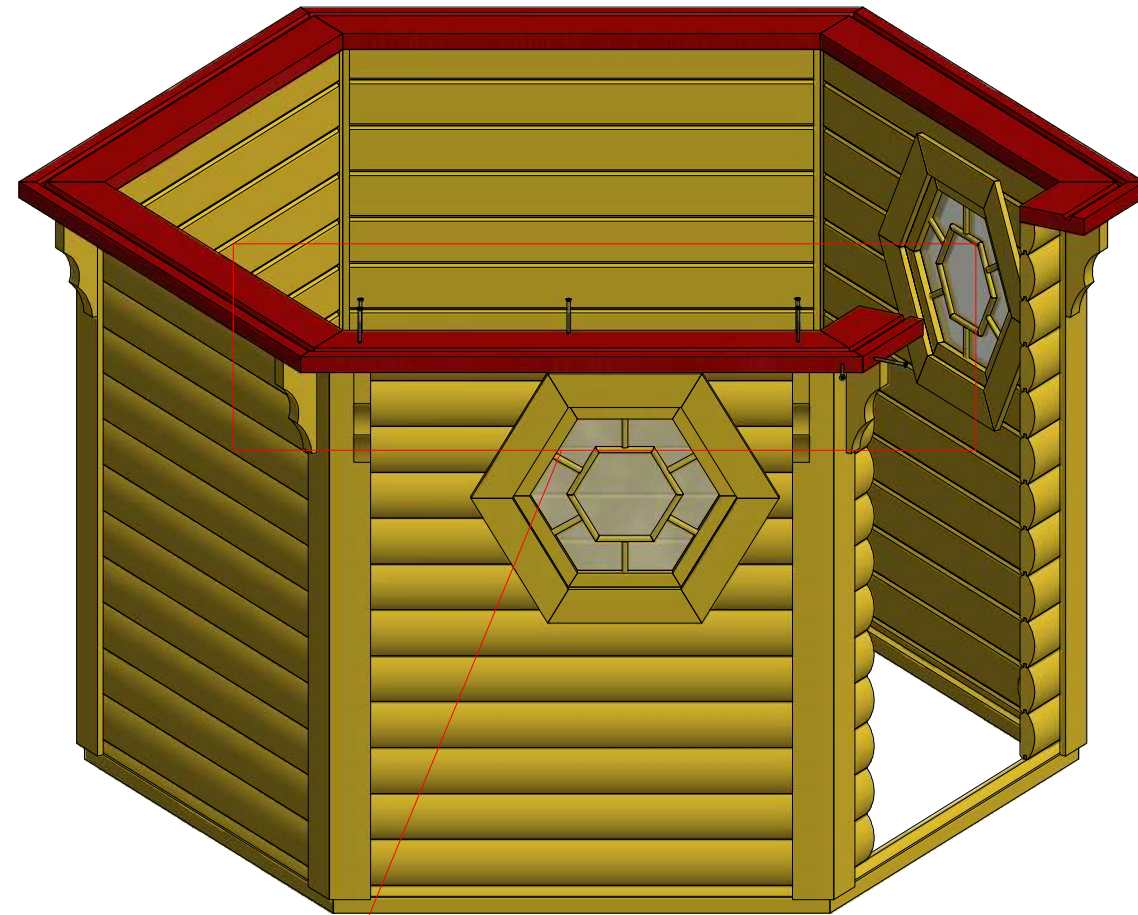

Sauna cabin 4.5 m²

Sauna cabin 4.5 m²

Sauna cabin 4.5 m²

Screws			
1	S1	5x100	12 pcs

1

Sauna cabin 4.5 m²

Screws

1	S2	4x70	36 pcs

Sauna cabin 4.5 m²

Screws

1	S2	4x70	24 pcs
2	S3	3.5x45	36 pcs

1

2

3

Sauna cabin 4.5 m²

Screws

1	S2	4x70	37 pcs

1

Sauna cabin 4.5 m²

Screws

1	S2	4x70	43 pcs

Sauna cabin 4.5 m²

Screws

1	S3	3.5x45	25 pcs
2	V1	2.5x25	