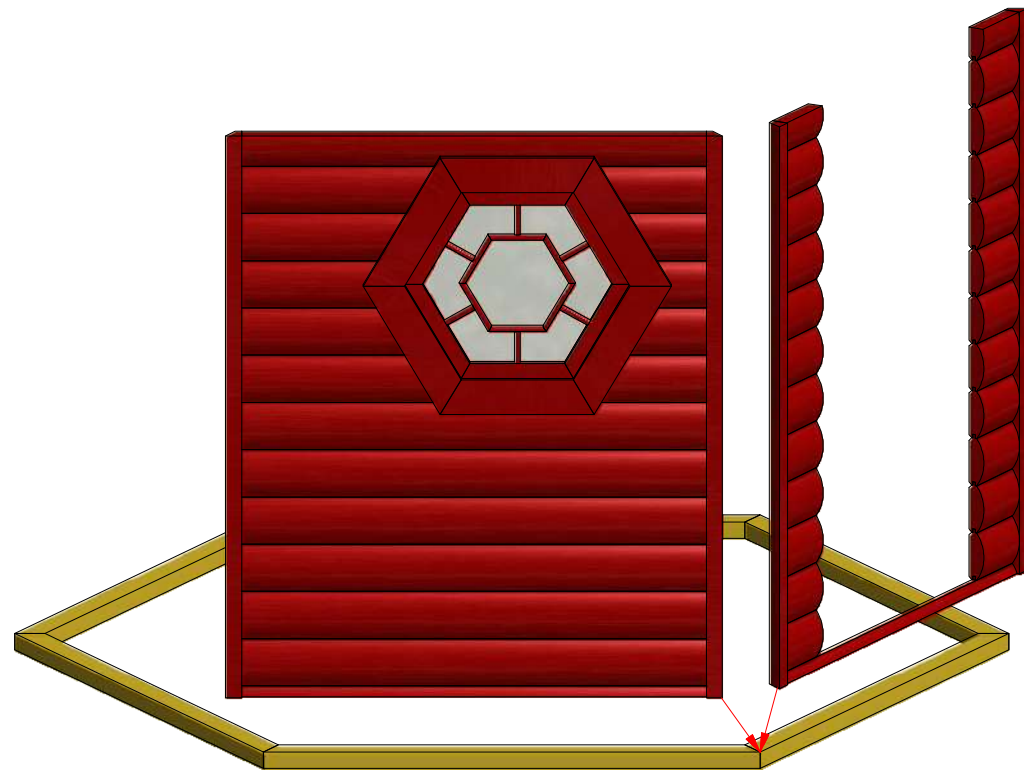

Sauna cabin 4.5 m²

Sauna cabin 4.5 m²

Sauna cabin 4.5 m²

Screws			
1	S1	5x100	12 pcs

1

Sauna cabin 4.5 m²

Screws

1	S2	4x70	36 pcs

Sauna cabin 4.5 m²

Screws

1	S2	4x70	24 pcs
2	S3	3.5x45	36 pcs

1

2

3

Sauna cabin 4.5 m²

Screws