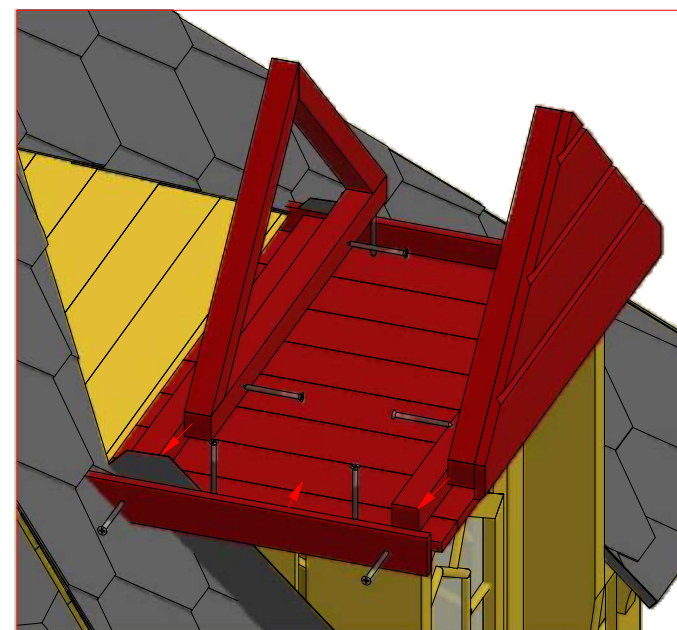

Sauna cabin 4.5 m²

Screws

1	S2	4x70	16 pcs