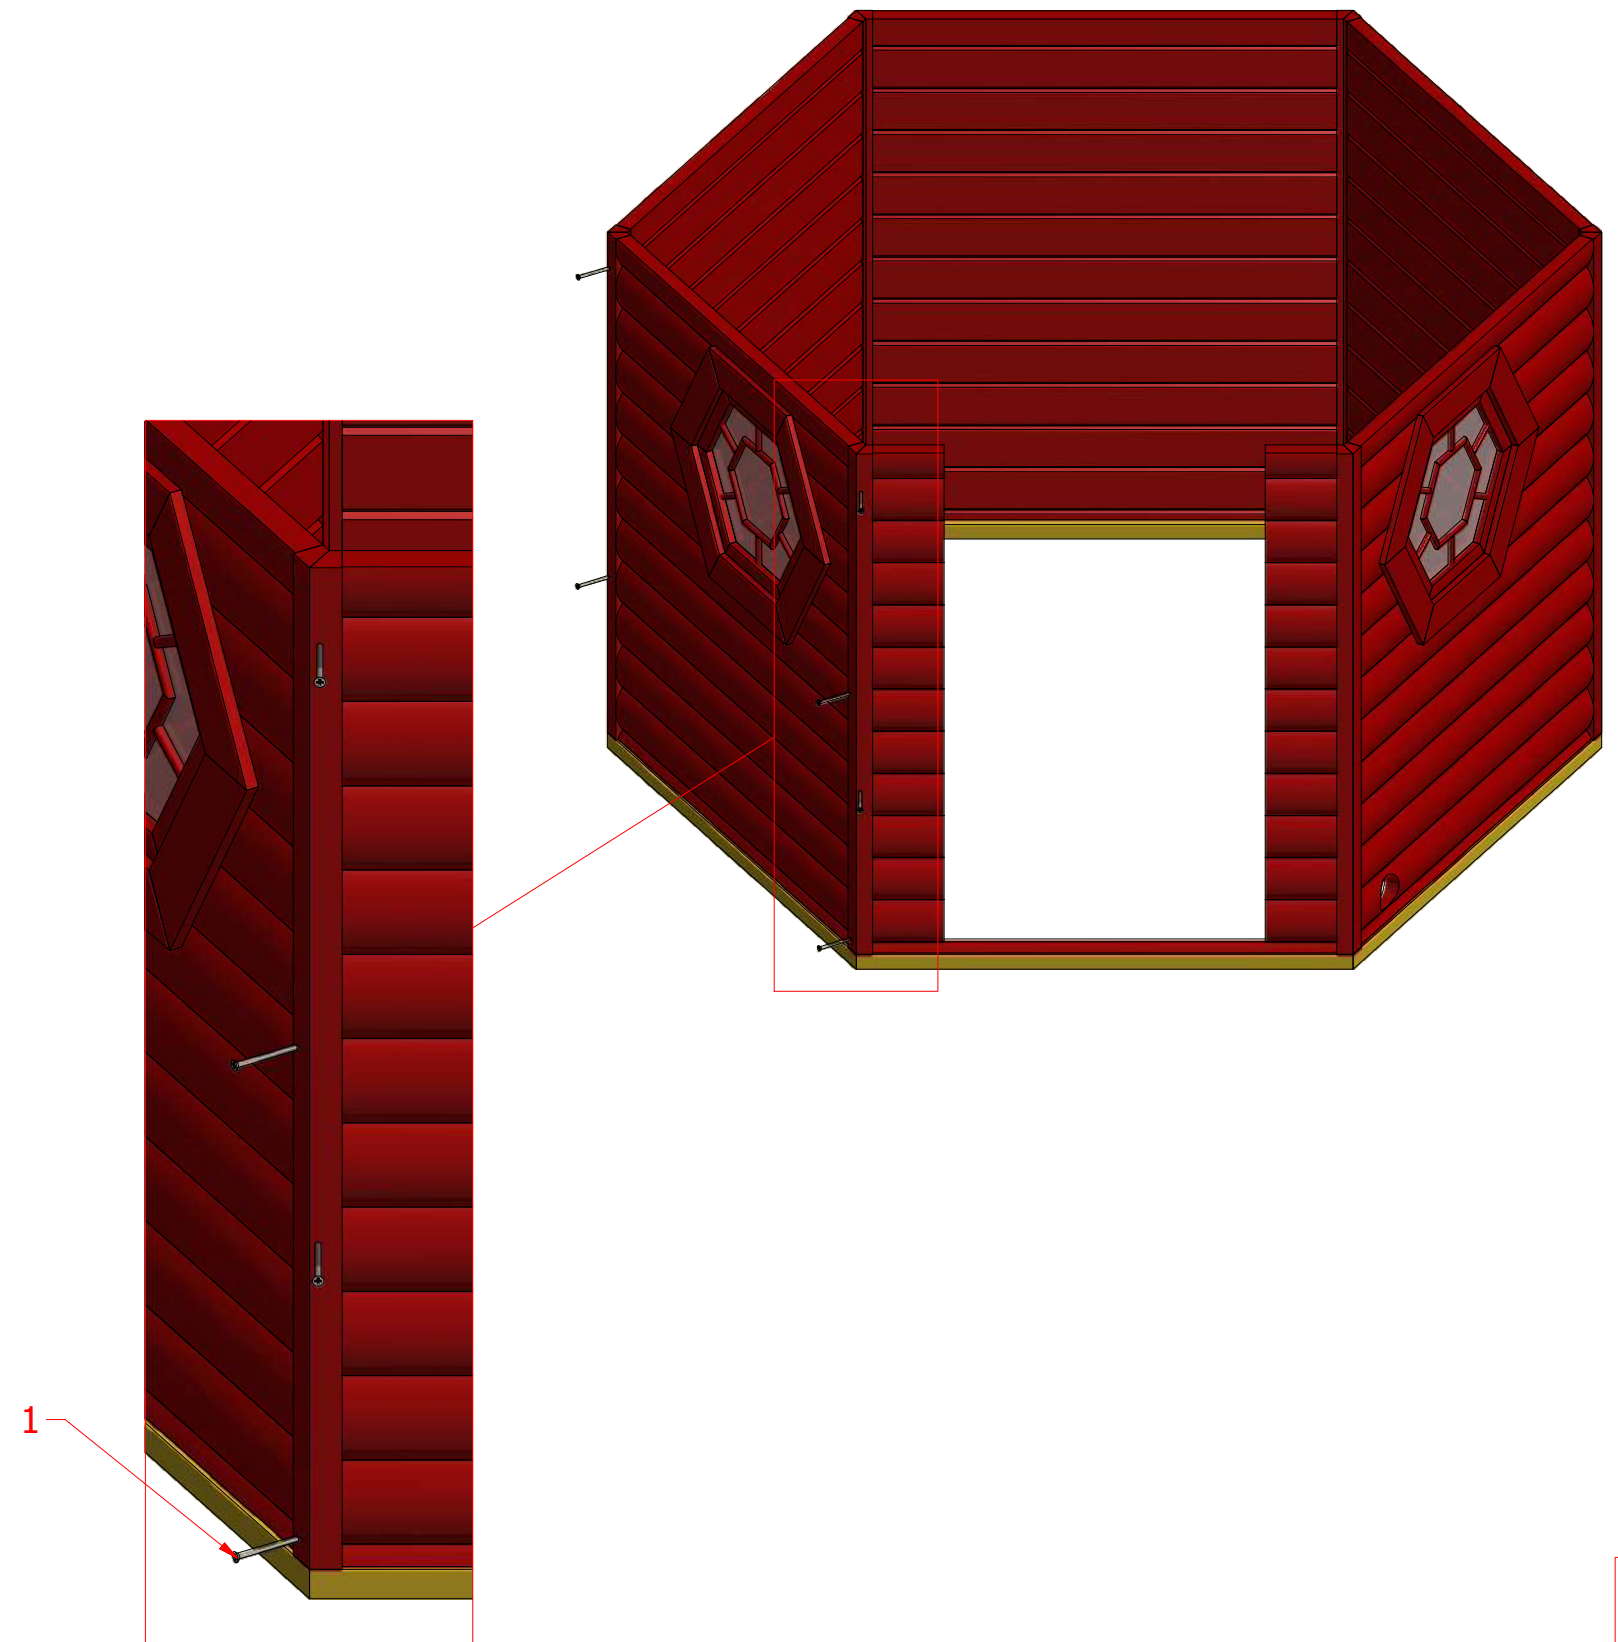

Sauna cabin 4.5 m²

Sauna cabin 4.5 m²

Sauna cabin 4.5 m²

Screws			
1	S1	5x100	12 pcs

1

Sauna cabin 4.5 m²

Screws

1	S2	4x70	36 pcs

Sauna cabin 4.5 m²

Screws

1	S2	4x70	24 pcs
2	S3	3.5x45	36 pcs

1

2

3

Sauna cabin 4.5 m²

Screws

1	S2	4x70	37 pcs

1

Sauna cabin 4.5 m²

Screws

1	S2	4x70	43 pcs

Sauna cabin 4.5 m²

Screws

1	S3	3.5x45	25 pcs
2	V1	2.5x25	