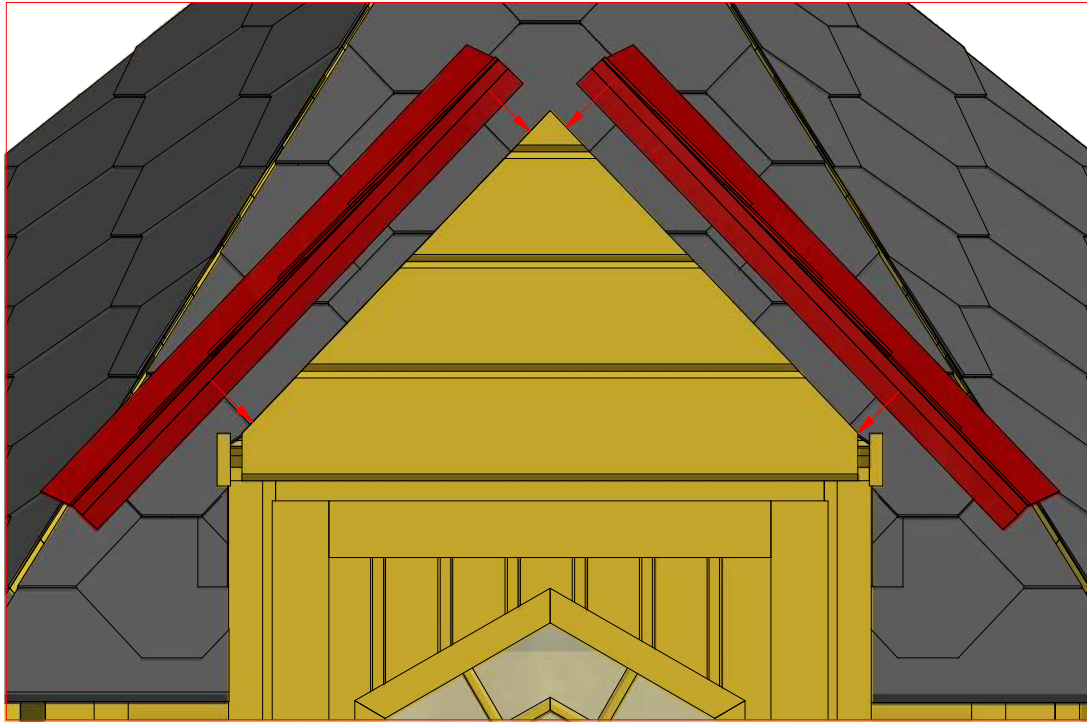

Screws

1	S2	4x70	16 pcs

Grill cabin 4.5 m²

Screws

1	S2	4x70	8 pcs
2	S3	3.5x45	4 pcs

Grill cabin 4.5 m²

Screws

1	S2	4x70	8 pcs