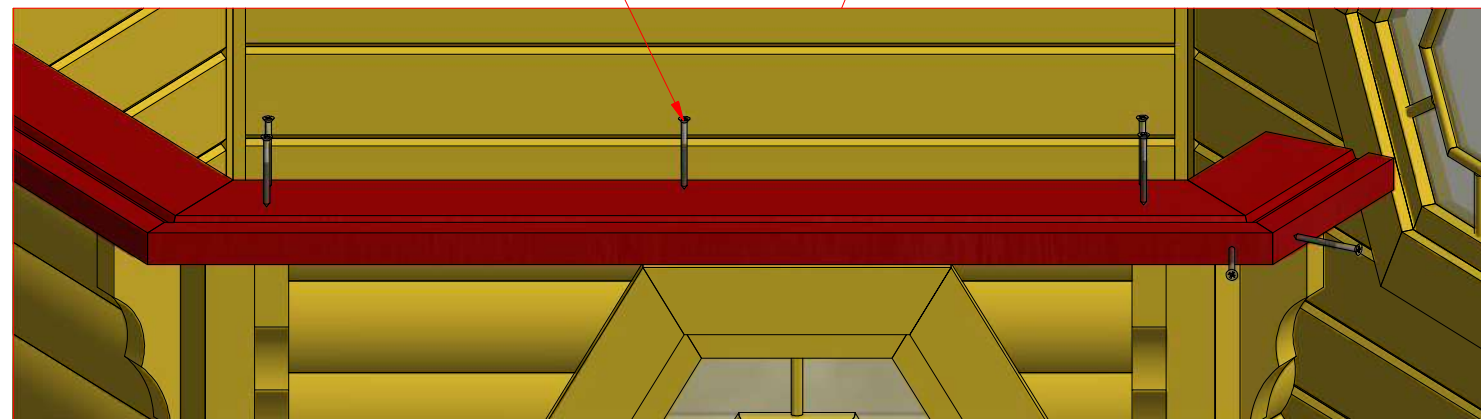

Sauna cabin 4.5 m²

Screws

1	S2	4x70	24 pcs
2	S3	3.5x45	36 pcs

1

2

3

Sauna cabin 4.5 m²

Screws

1	S2	4x70	37 pcs

1

Sauna cabin 4.5 m²

Screws

1	S2	4x70	43 pcs

Sauna cabin 4.5 m²

Screws

1	S3	3.5x45	25 pcs
2	V1	2.5x25	