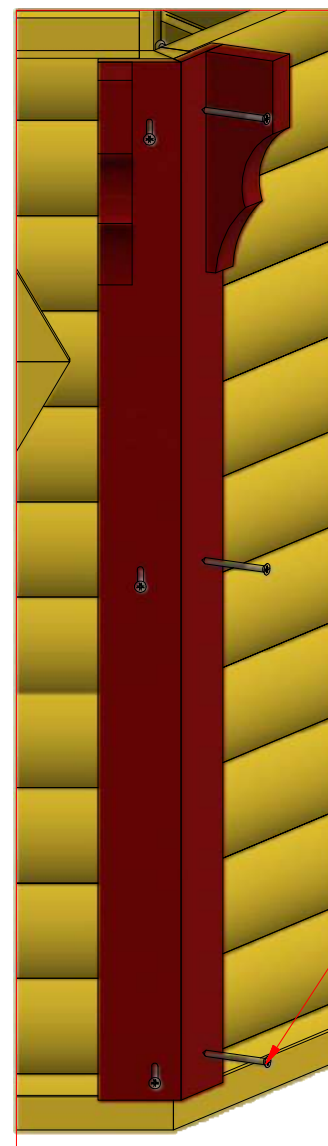

Sauna cabin 4.5 m²

Sauna cabin 4.5 m²

Sauna cabin 4.5 m²

Screws			
1	S1	5x100	12 pcs

1

Sauna cabin 4.5 m²

Screws

1	S2	4x70	36 pcs

Sauna cabin 4.5 m²

Screws

1	S2	4x70	24 pcs
2	S3	3.5x45	36 pcs

1

2

3

Sauna cabin 4.5 m²

Screws

1	S2	4x70	37 pcs

1

Sauna cabin 4.5 m²

Screws

1	S2	4x70	43 pcs

Sauna cabin 4.5 m²

Screws

1	S3	3.5x45	25 pcs
2	V1	2.5x25	

1	S3	3.5x45	48 pcs
2	S5	3x30	6 pcs

Sauna cabin 4.5 m²

Screws			
1	S2	4x70	3 pcs
2	V1	2.5x25	

30