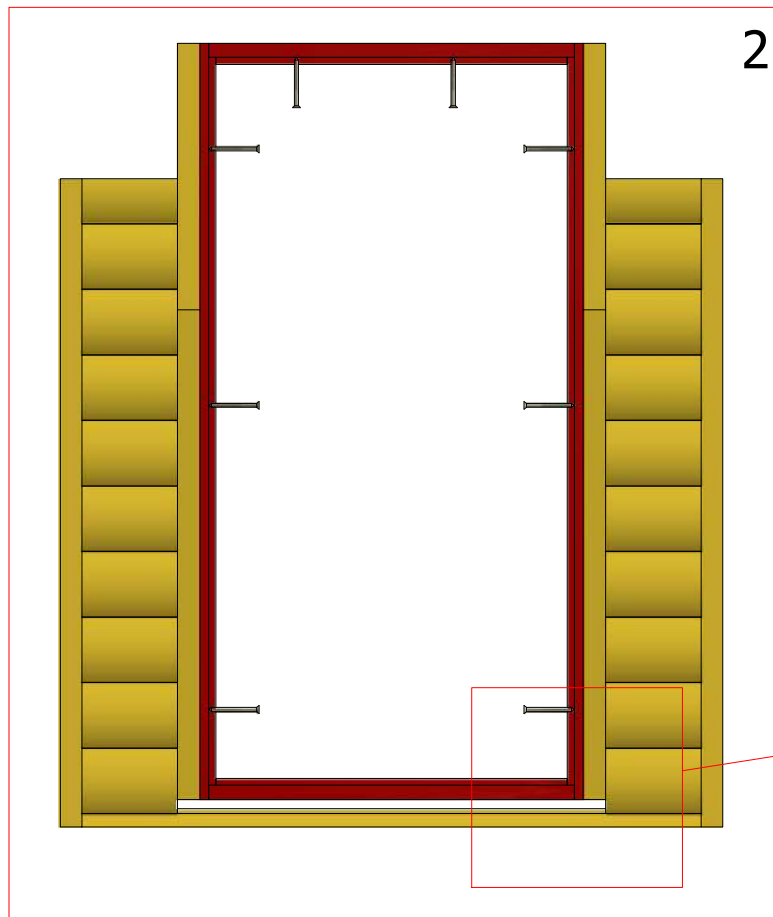

Sauna cabin 4.5 m²

Screws

Sauna cabin 4.5 m²

Screws

1	S2	4x70	10 pcs

Sauna cabin 4.5 m²

Screws

Sauna cabin 4.5 m²

Screws

1	S2	4x70	16 pcs

Grill cabin 4.5 m²

Screws

1	S2	4x70	8 pcs
2	S3	3.5x45	4 pcs

Grill cabin 4.5 m²

Screws

1	S2	4x70	8 pcs

Sauna cabin 4.5 m²

Screws

1	S2	4x70	12pcs

Sauna cabin 4.5 m²

Screws

1	S2	4x70	12 pcs
2	S3	3.5x45	47 pcs

Sauna cabin 4.5 m²

Screws