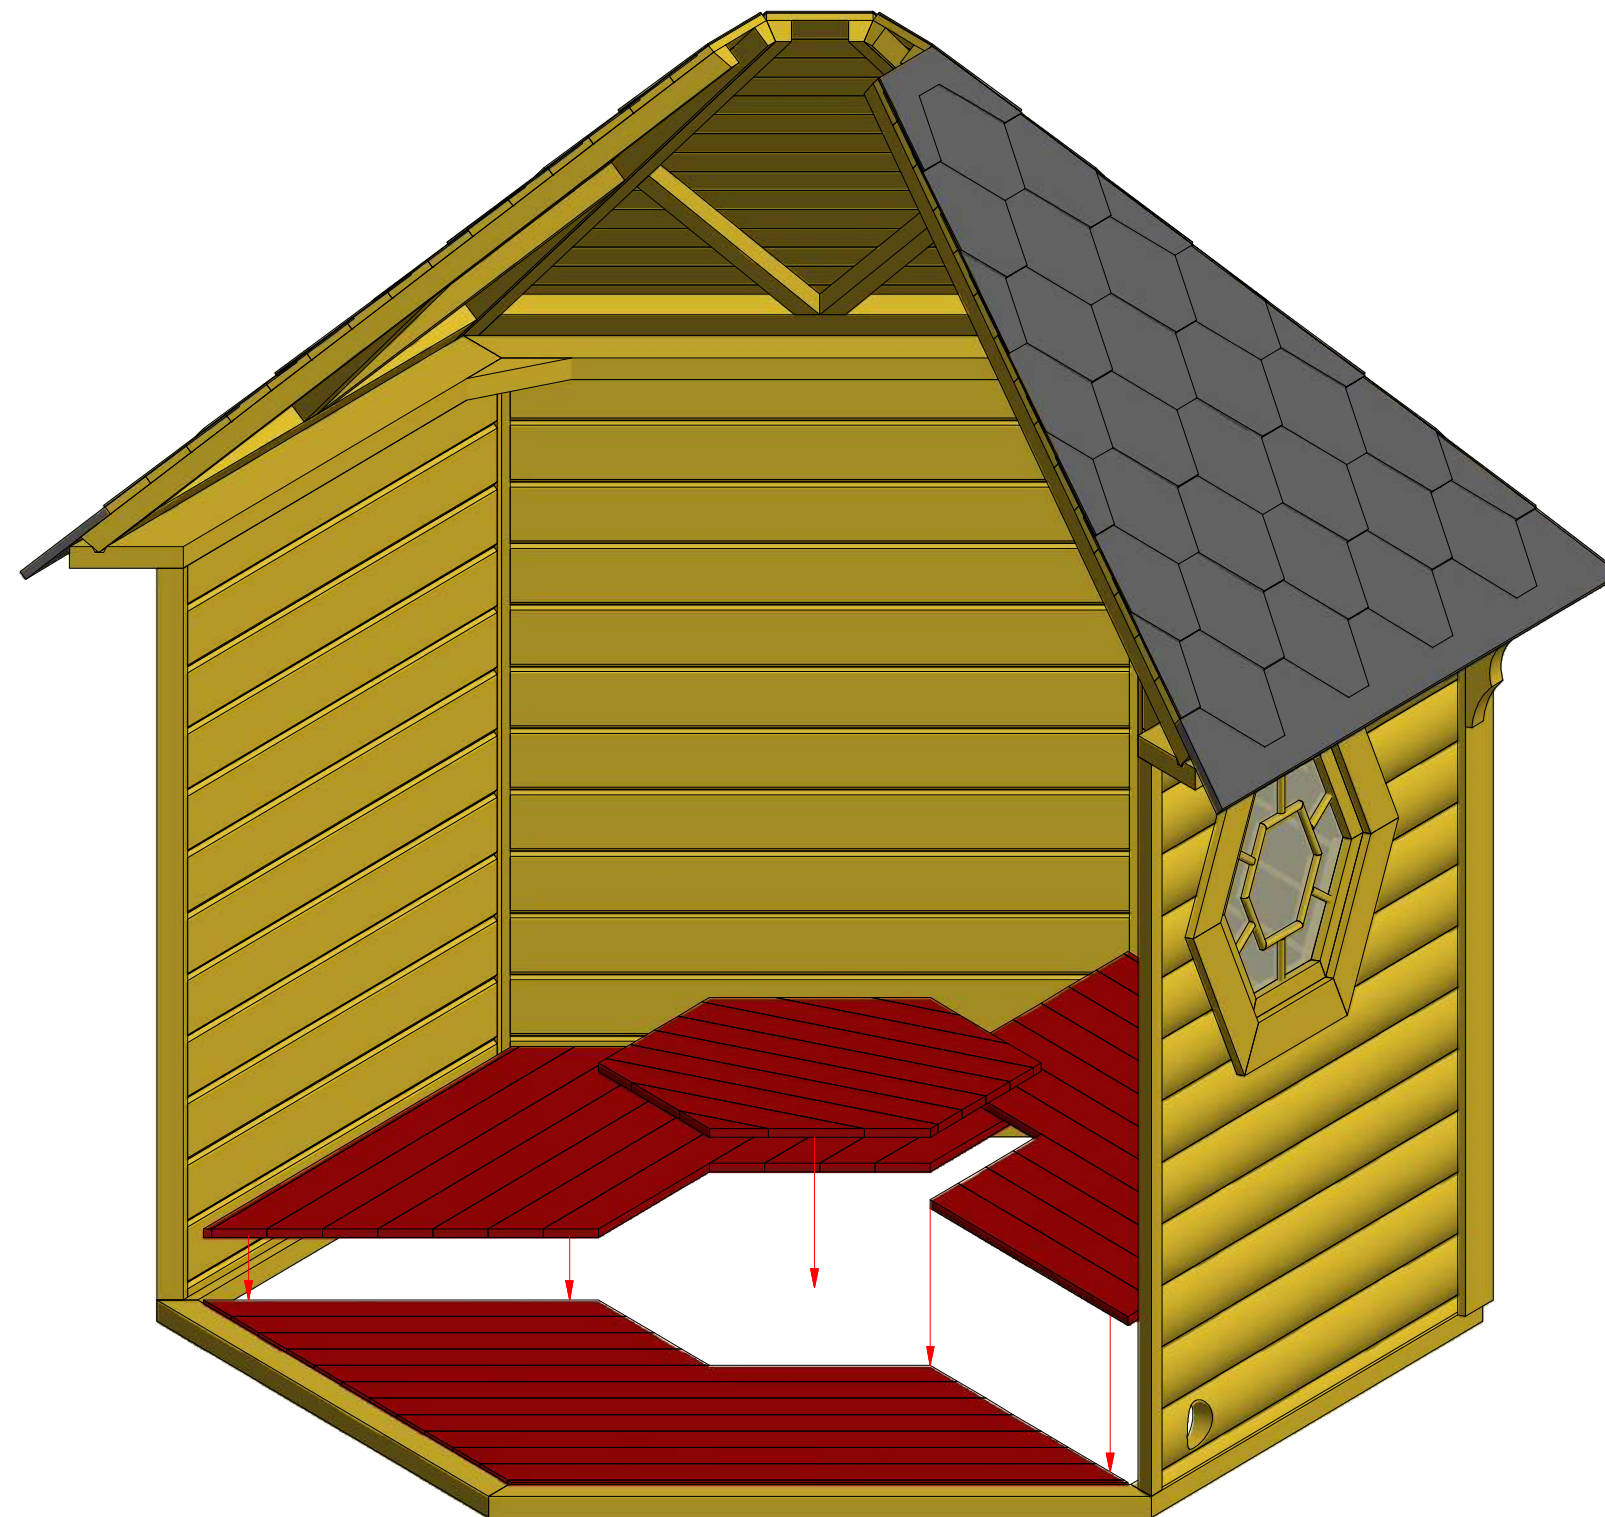

1	S2	4x70	37 pcs

1

Sauna cabin 4.5 m²

Screws

1	S2	4x70	43 pcs

Sauna cabin 4.5 m²

Screws

1	S3	3.5x45	25 pcs
2	V1	2.5x25	

Sauna cabin 4.5 m²

Screws

Sauna cabin 4.5 m²

Screws

1	S2	4x70	10 pcs

Sauna cabin 4.5 m²

Screws

Sauna cabin 4.5 m²