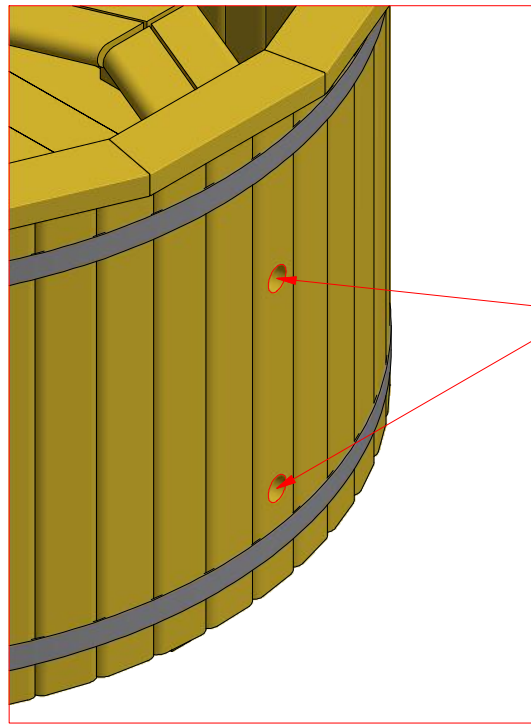

Hot Tub Ø 1.9 m

Hot Tub Ø 1.9 m

Hot Tub Ø 1.9 m

Screws

1	S1	5x100	18 pcs

Hot Tub Ø 1.9 m

Screws

Hot Tub Ø 1.9 m

Screws

Hot Tub Ø 1.9 m

Screws

1	S2	4x70	32 pcs

Hot Tub Ø 1.9 m

Screws

1	S2	4x70	79 pcs

Hot Tub Ø 1.9 m

Screws

1	S4	5x30	8 pcs

Hot Tub Ø 1.9 m

Screws

1	S3	5x100	16 pcs