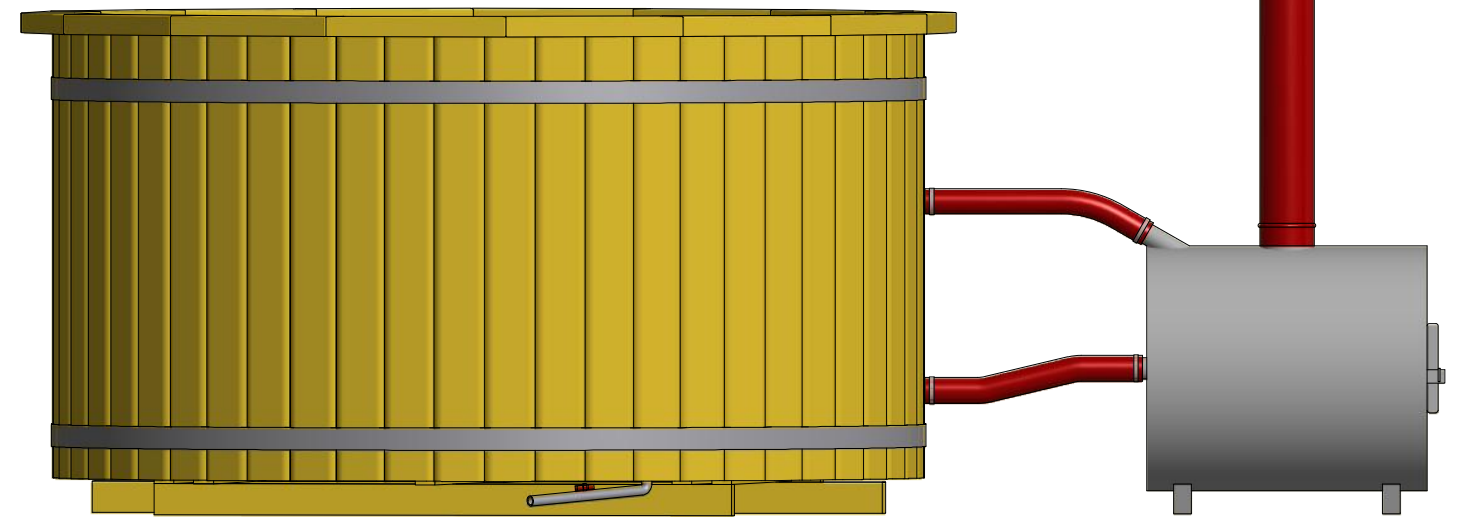

Hot Tub Ø 1.9 m

Hot Tub Ø 1.9 m

Hot Tub Ø 1.9 m

Screws

1	S1	5x100	18 pcs

Hot Tub Ø 1.9 m

Screws

Hot Tub Ø 1.9 m

Screws

Hot Tub Ø 1.9 m

Screws

1	S2	4x70	32 pcs

Hot Tub Ø 1.9 m

Screws

1	S2	4x70	79 pcs

Hot Tub Ø 1.9 m

Screws

1	S4	5x30	8 pcs

Hot Tub Ø 1.9 m

Screws

1	S3	5x100	16 pcs