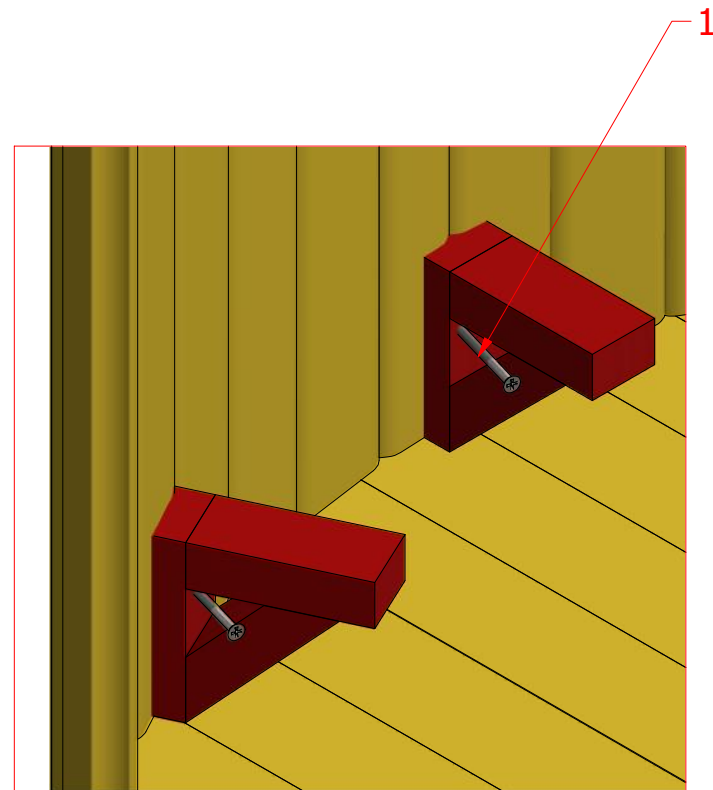

Hot Tub Ø 1.9 m

Hot Tub Ø 1.9 m

Hot Tub Ø 1.9 m

Screws

1	S1	5x100	18 pcs

Hot Tub Ø 1.9 m

Screws

Hot Tub Ø 1.9 m

Screws

Hot Tub Ø 1.9 m

Screws

1	S2	4x70	32 pcs

Hot Tub Ø 1.9 m

Screws

1	S2	4x70	79 pcs

Hot Tub Ø 1.9 m

Screws

1	S4	5x30	8 pcs

Hot Tub Ø 1.9 m

Screws

1	S3	5x100	16 pcs