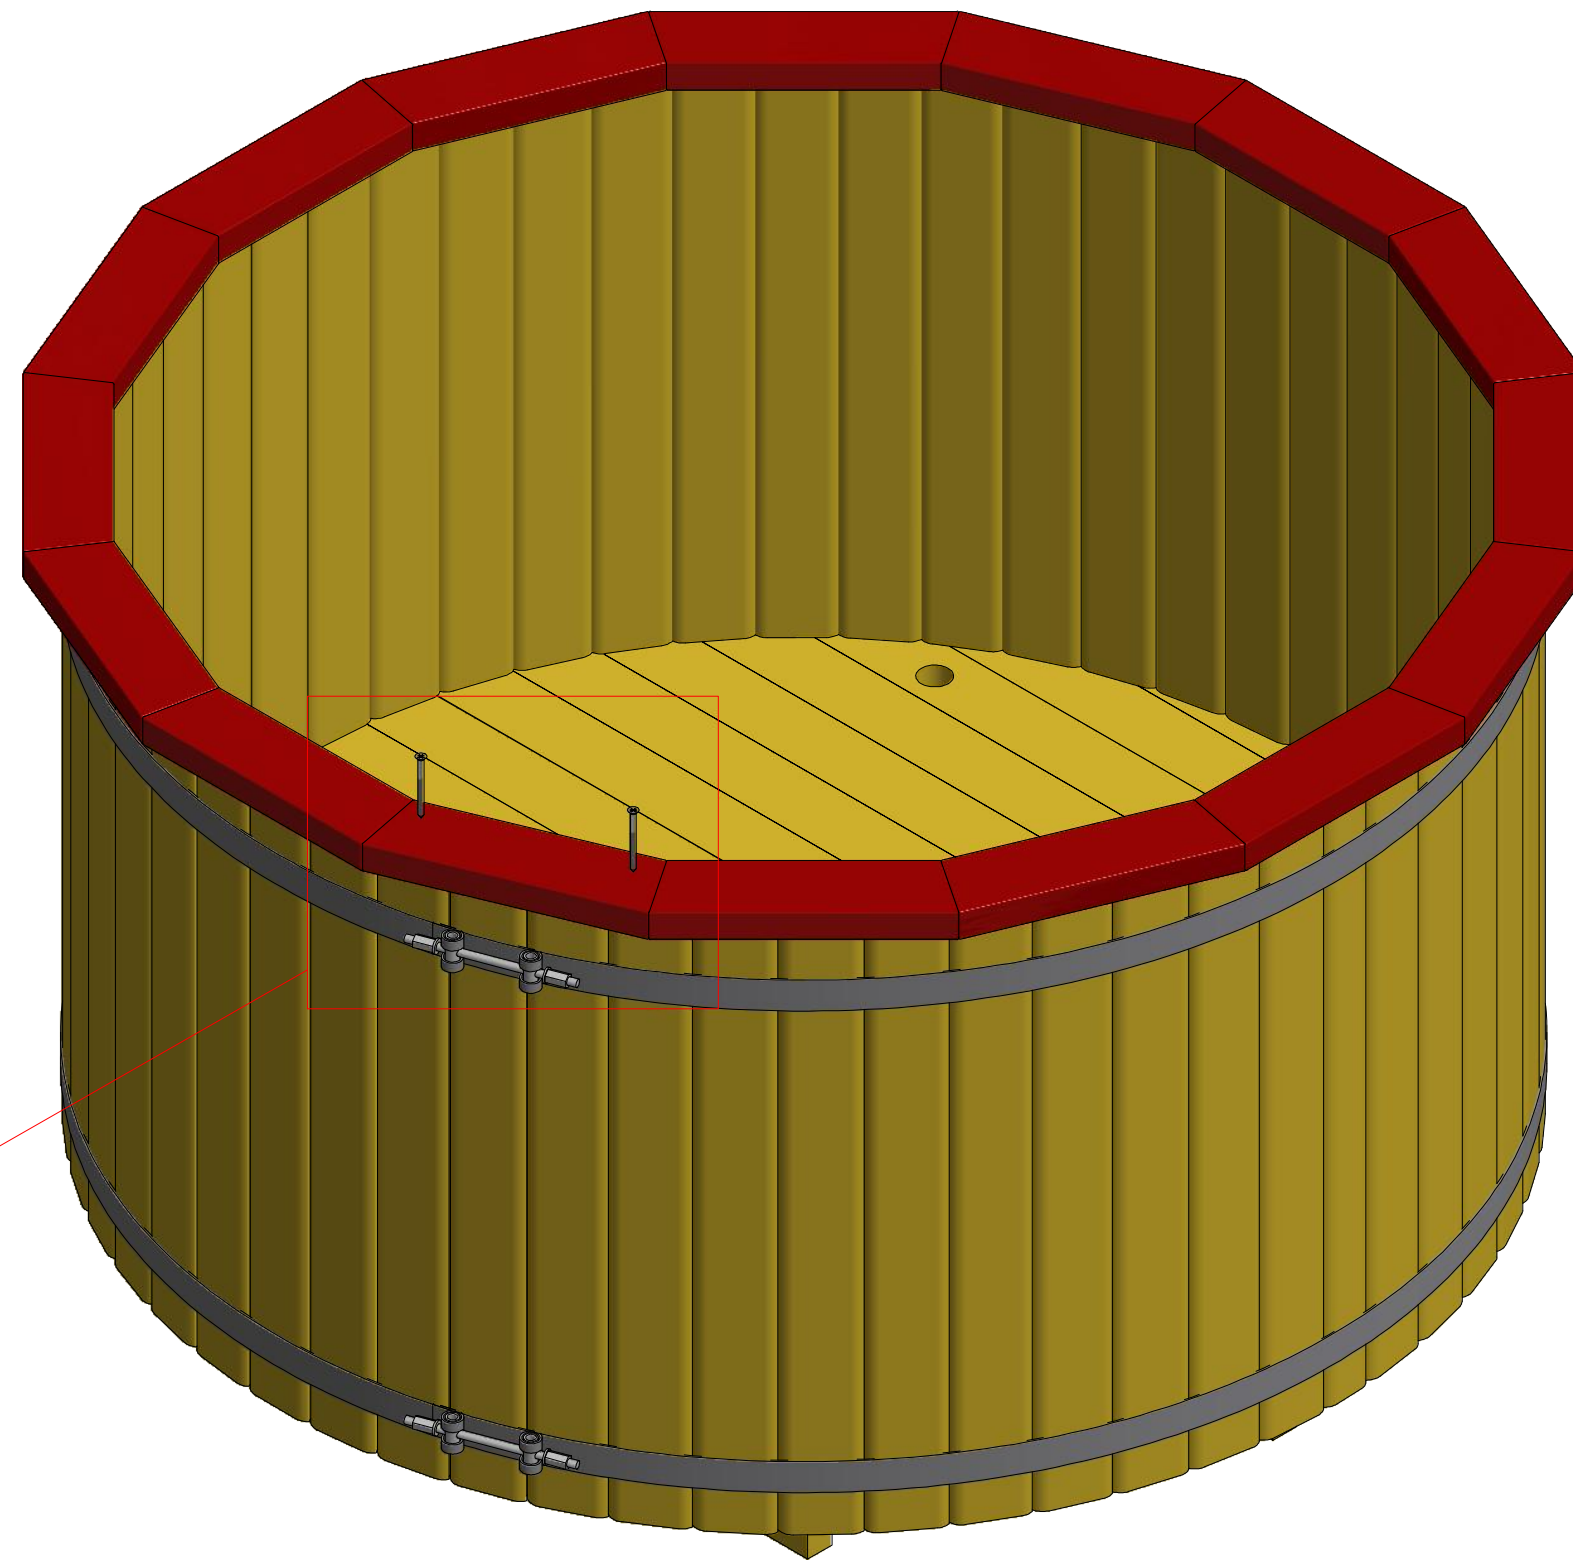

Hot Tub Ø 1.9 m

Hot Tub Ø 1.9 m

Hot Tub Ø 1.9 m

Screws

1	S1	5x100	18 pcs

Hot Tub Ø 1.9 m

Screws

Hot Tub Ø 1.9 m

Screws

Hot Tub Ø 1.9 m

Screws

1	S2	4x70	32 pcs

Hot Tub Ø 1.9 m

Screws

1	S2	4x70	79 pcs

Hot Tub Ø 1.9 m

Screws

1	S4	5x30	8 pcs

Hot Tub Ø 1.9 m

Screws

1	S3	5x100	16 pcs