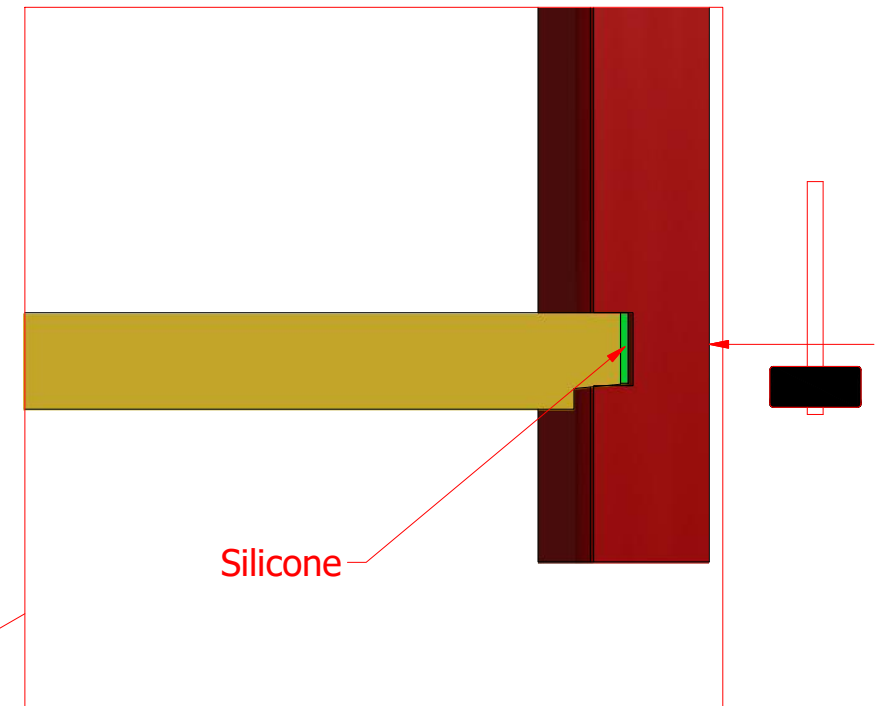

Hot Tub Ø 1.9 m

Hot Tub Ø 1.9 m

Hot Tub Ø 1.9 m

Screws

1	S1	5x100	18 pcs

Hot Tub Ø 1.9 m

Screws

Hot Tub Ø 1.9 m

Screws

Hot Tub Ø 1.9 m

Screws

1	S2	4x70	32 pcs

Hot Tub Ø 1.9 m

Screws

1	S2	4x70	79 pcs

Hot Tub Ø 1.9 m

Screws

1	S4	5x30	8 pcs

Hot Tub Ø 1.9 m

Screws

1	S3	5x100	16 pcs