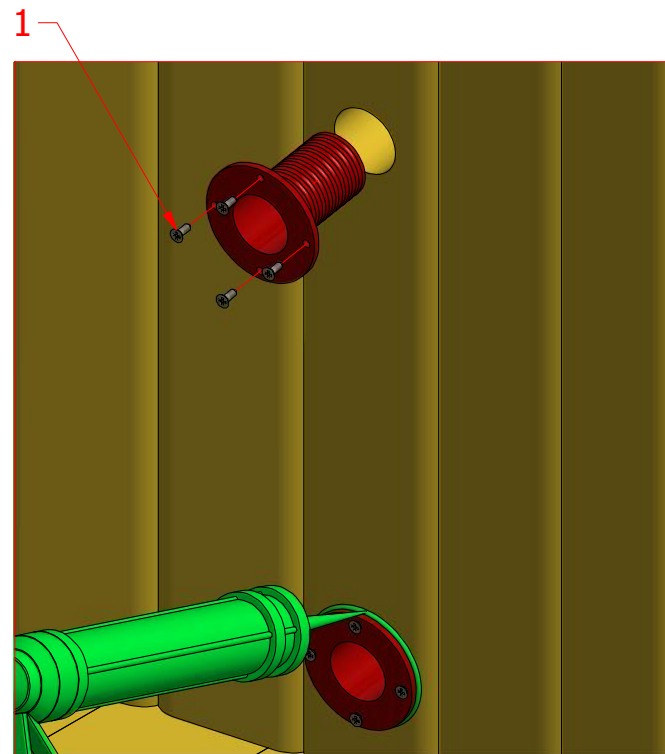

Hot Tub Ø 1.9 m

Hot Tub Ø 1.9 m

Hot Tub Ø 1.9 m

Screws

1	S1	5x100	18 pcs

Hot Tub Ø 1.9 m

Screws

Hot Tub Ø 1.9 m

Screws

Hot Tub Ø 1.9 m

Screws

1	S2	4x70	32 pcs

Hot Tub Ø 1.9 m

Screws

1	S2	4x70	79 pcs

Hot Tub Ø 1.9 m

Screws

1	S4	5x30	8 pcs

Hot Tub Ø 1.9 m

Screws

1	S3	5x100	16 pcs