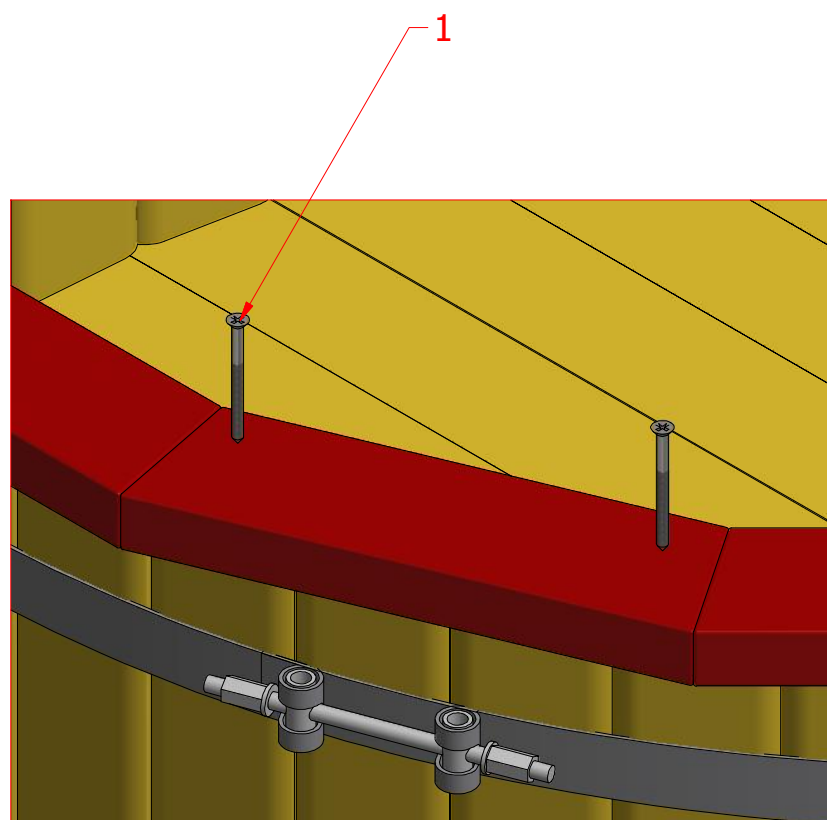

Hot Tub Ø 1.9 m

Hot Tub Ø 1.9 m

Hot Tub Ø 1.9 m

Screws

1	S1	5x100	18 pcs

Hot Tub Ø 1.9 m

Screws

Hot Tub Ø 1.9 m

Screws

Hot Tub Ø 1.9 m

Screws

1	S2	4x70	32 pcs

Hot Tub Ø 1.9 m

Screws

1	S2	4x70	79 pcs

Hot Tub Ø 1.9 m

Screws

1	S4	5x30	8 pcs

Hot Tub Ø 1.9 m

Screws

1	S3	5x100	16 pcs