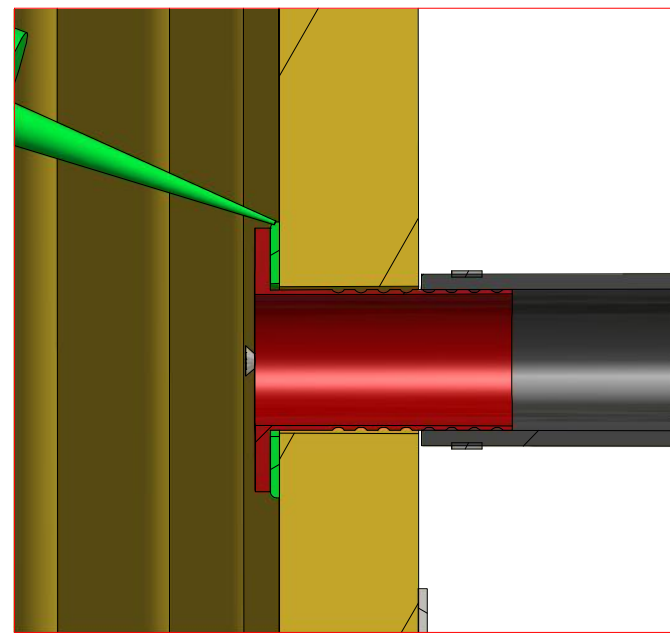

Hot Tub Ø 1.9 m

Hot Tub Ø 1.9 m

Hot Tub Ø 1.9 m

Screws

1	S1	5x100	18 pcs

Hot Tub Ø 1.9 m

Screws

Hot Tub Ø 1.9 m

Screws

Hot Tub Ø 1.9 m

Screws

1	S2	4x70	32 pcs

Hot Tub Ø 1.9 m

Screws

1	S2	4x70	79 pcs

Hot Tub Ø 1.9 m

Screws

1	S4	5x30	8 pcs

Hot Tub Ø 1.9 m

Screws

1	S3	5x100	16 pcs