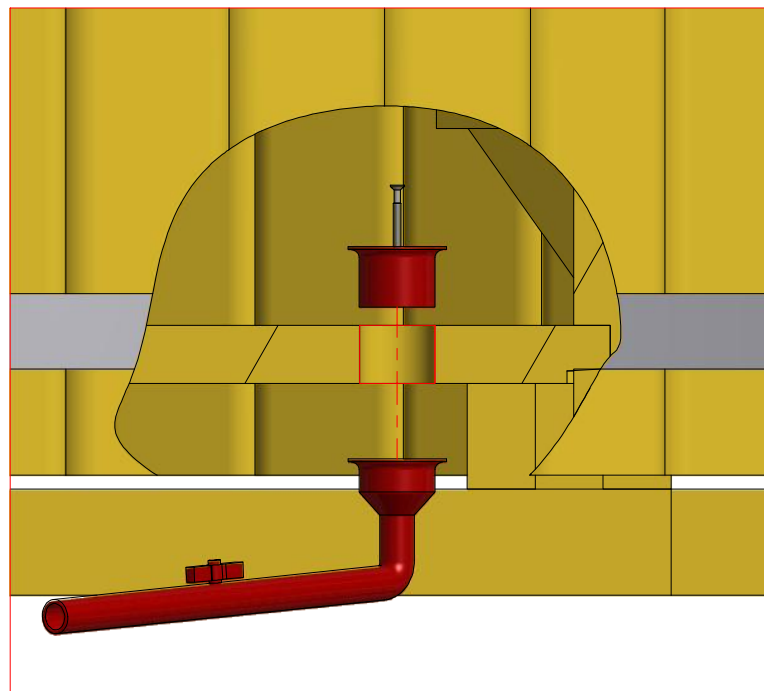

Hot Tub Ø 1.9 m

Hot Tub Ø 1.9 m

Hot Tub Ø 1.9 m

Screws

1	S1	5x100	18 pcs

Hot Tub Ø 1.9 m

Screws

Hot Tub Ø 1.9 m

Screws

Hot Tub Ø 1.9 m

Screws

1	S2	4x70	32 pcs

Hot Tub Ø 1.9 m

Screws

1	S2	4x70	79 pcs

Hot Tub Ø 1.9 m

Screws

1	S4	5x30	8 pcs

Hot Tub Ø 1.9 m

Screws

1	S3	5x100	16 pcs