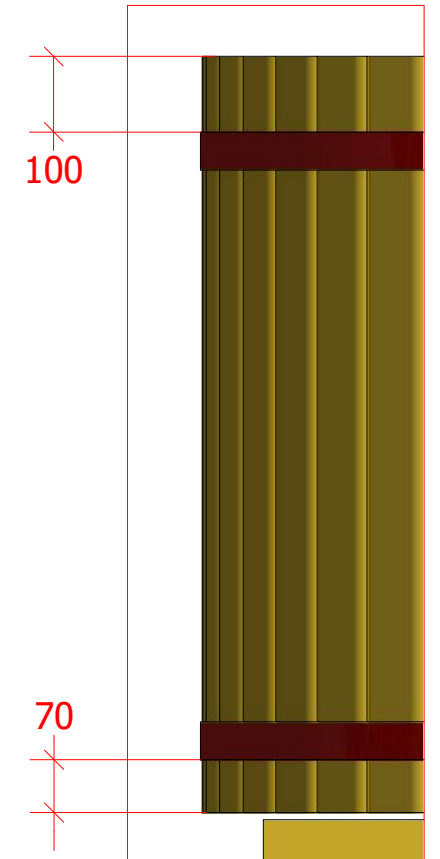

Hot Tub Ø 1.9 m

Hot Tub Ø 1.9 m

Hot Tub Ø 1.9 m

Screws

1	S1	5x100	18 pcs

Hot Tub Ø 1.9 m

Screws

Hot Tub Ø 1.9 m

Screws

Hot Tub Ø 1.9 m

Screws

1	S2	4x70	32 pcs

Hot Tub Ø 1.9 m

Screws

1	S2	4x70	79 pcs

Hot Tub Ø 1.9 m

Screws

1	S4	5x30	8 pcs

Hot Tub Ø 1.9 m

Screws

1	S3	5x100	16 pcs