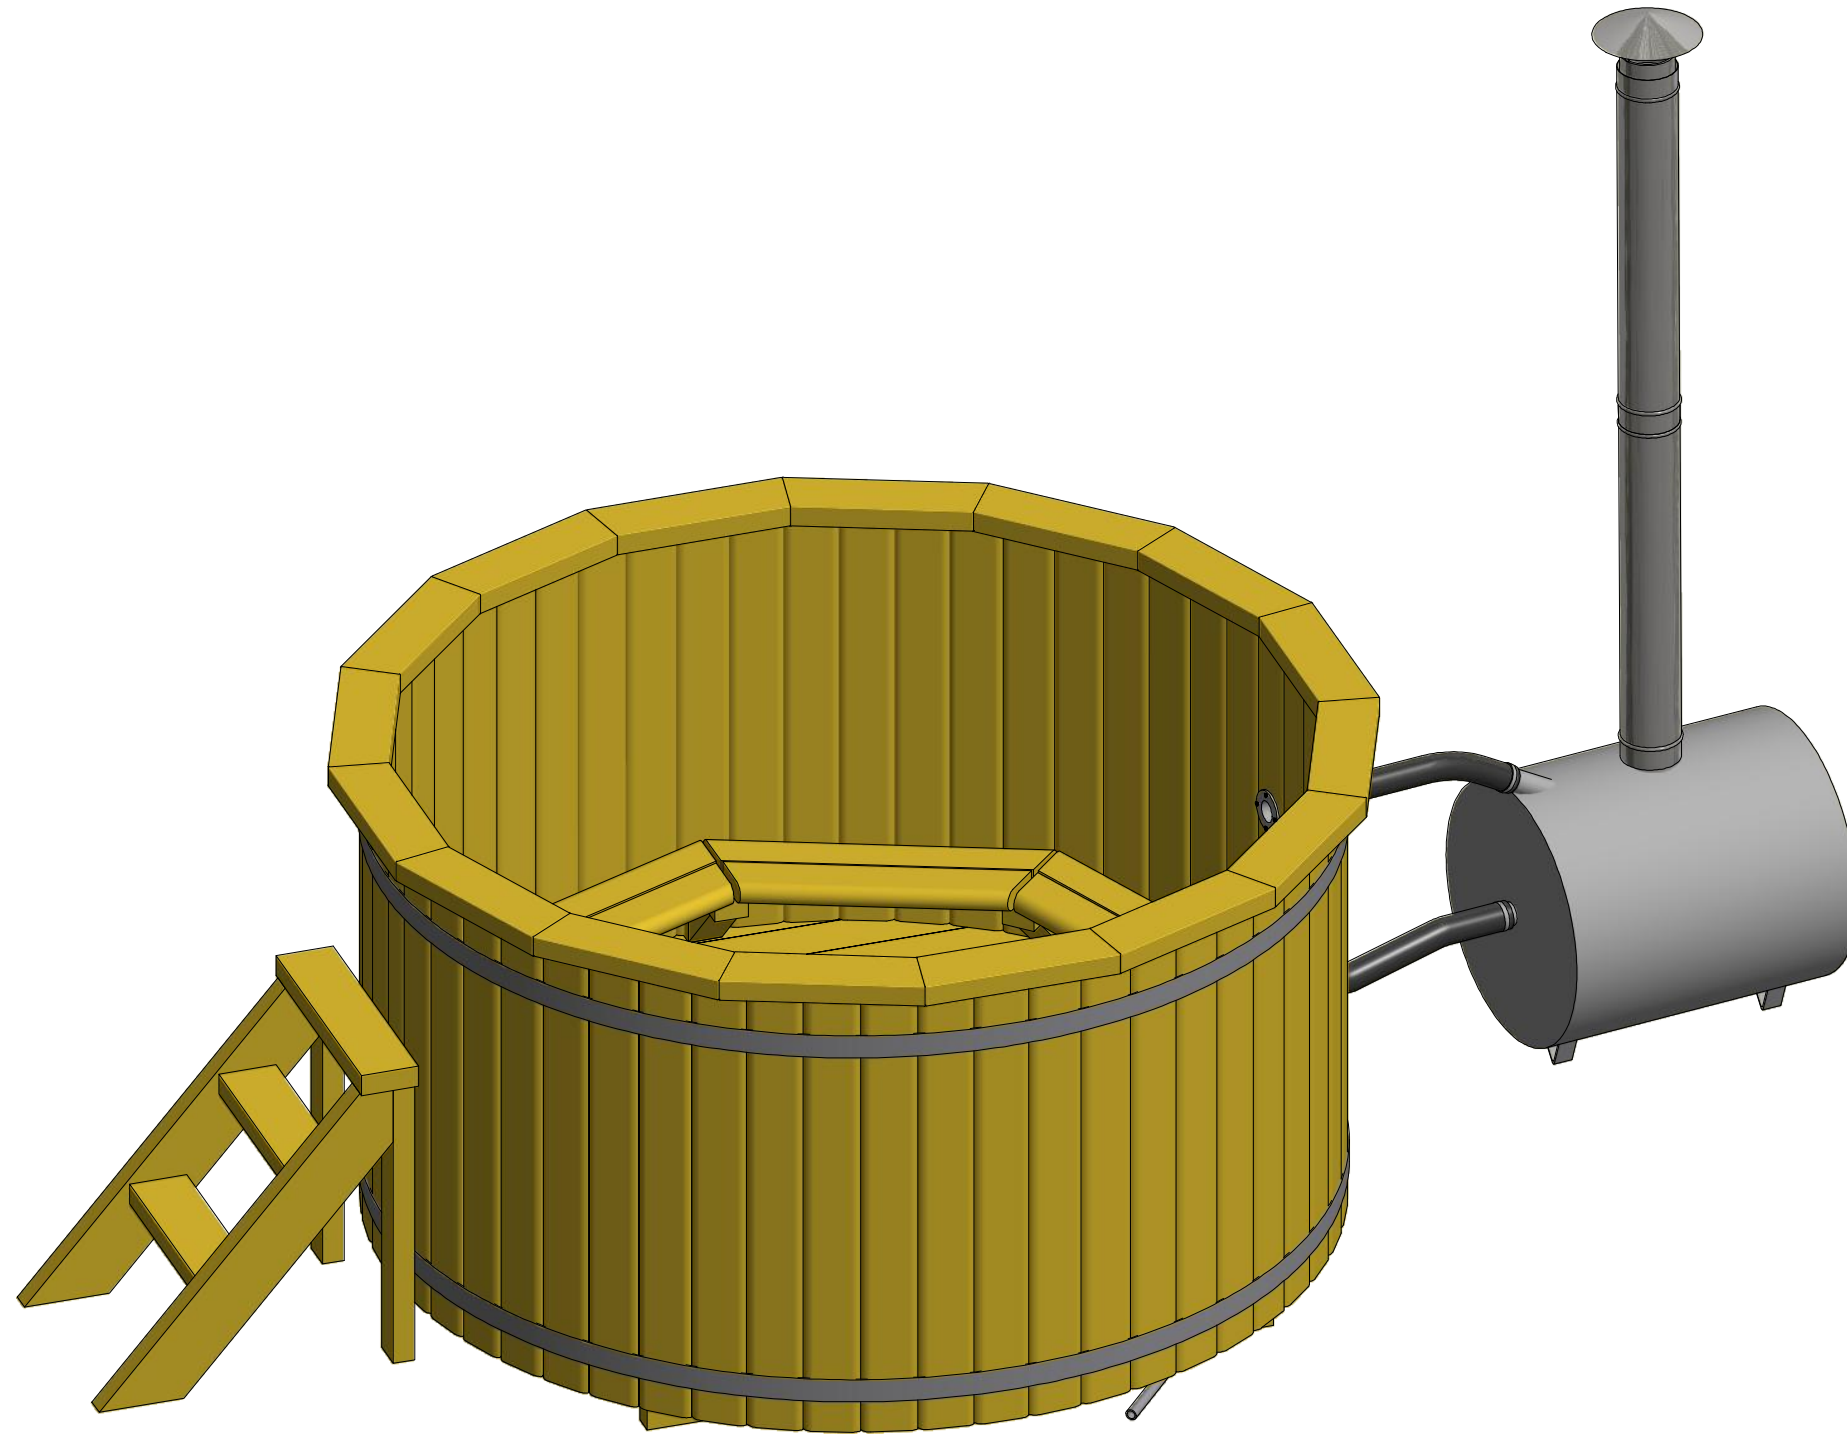

Hot Tub Ø 1.9 m

Hot Tub Ø 1.9 m

Hot Tub Ø 1.9 m

Screws

1	S1	5x100	18 pcs

Hot Tub Ø 1.9 m

Screws

Hot Tub Ø 1.9 m

Screws

Hot Tub Ø 1.9 m

Screws

1	S2	4x70	32 pcs

Hot Tub Ø 1.9 m

Screws

1	S2	4x70	79 pcs

Hot Tub Ø 1.9 m

Screws

1	S4	5x30	8 pcs

Hot Tub Ø 1.9 m

Screws

1	S3	5x100	16 pcs