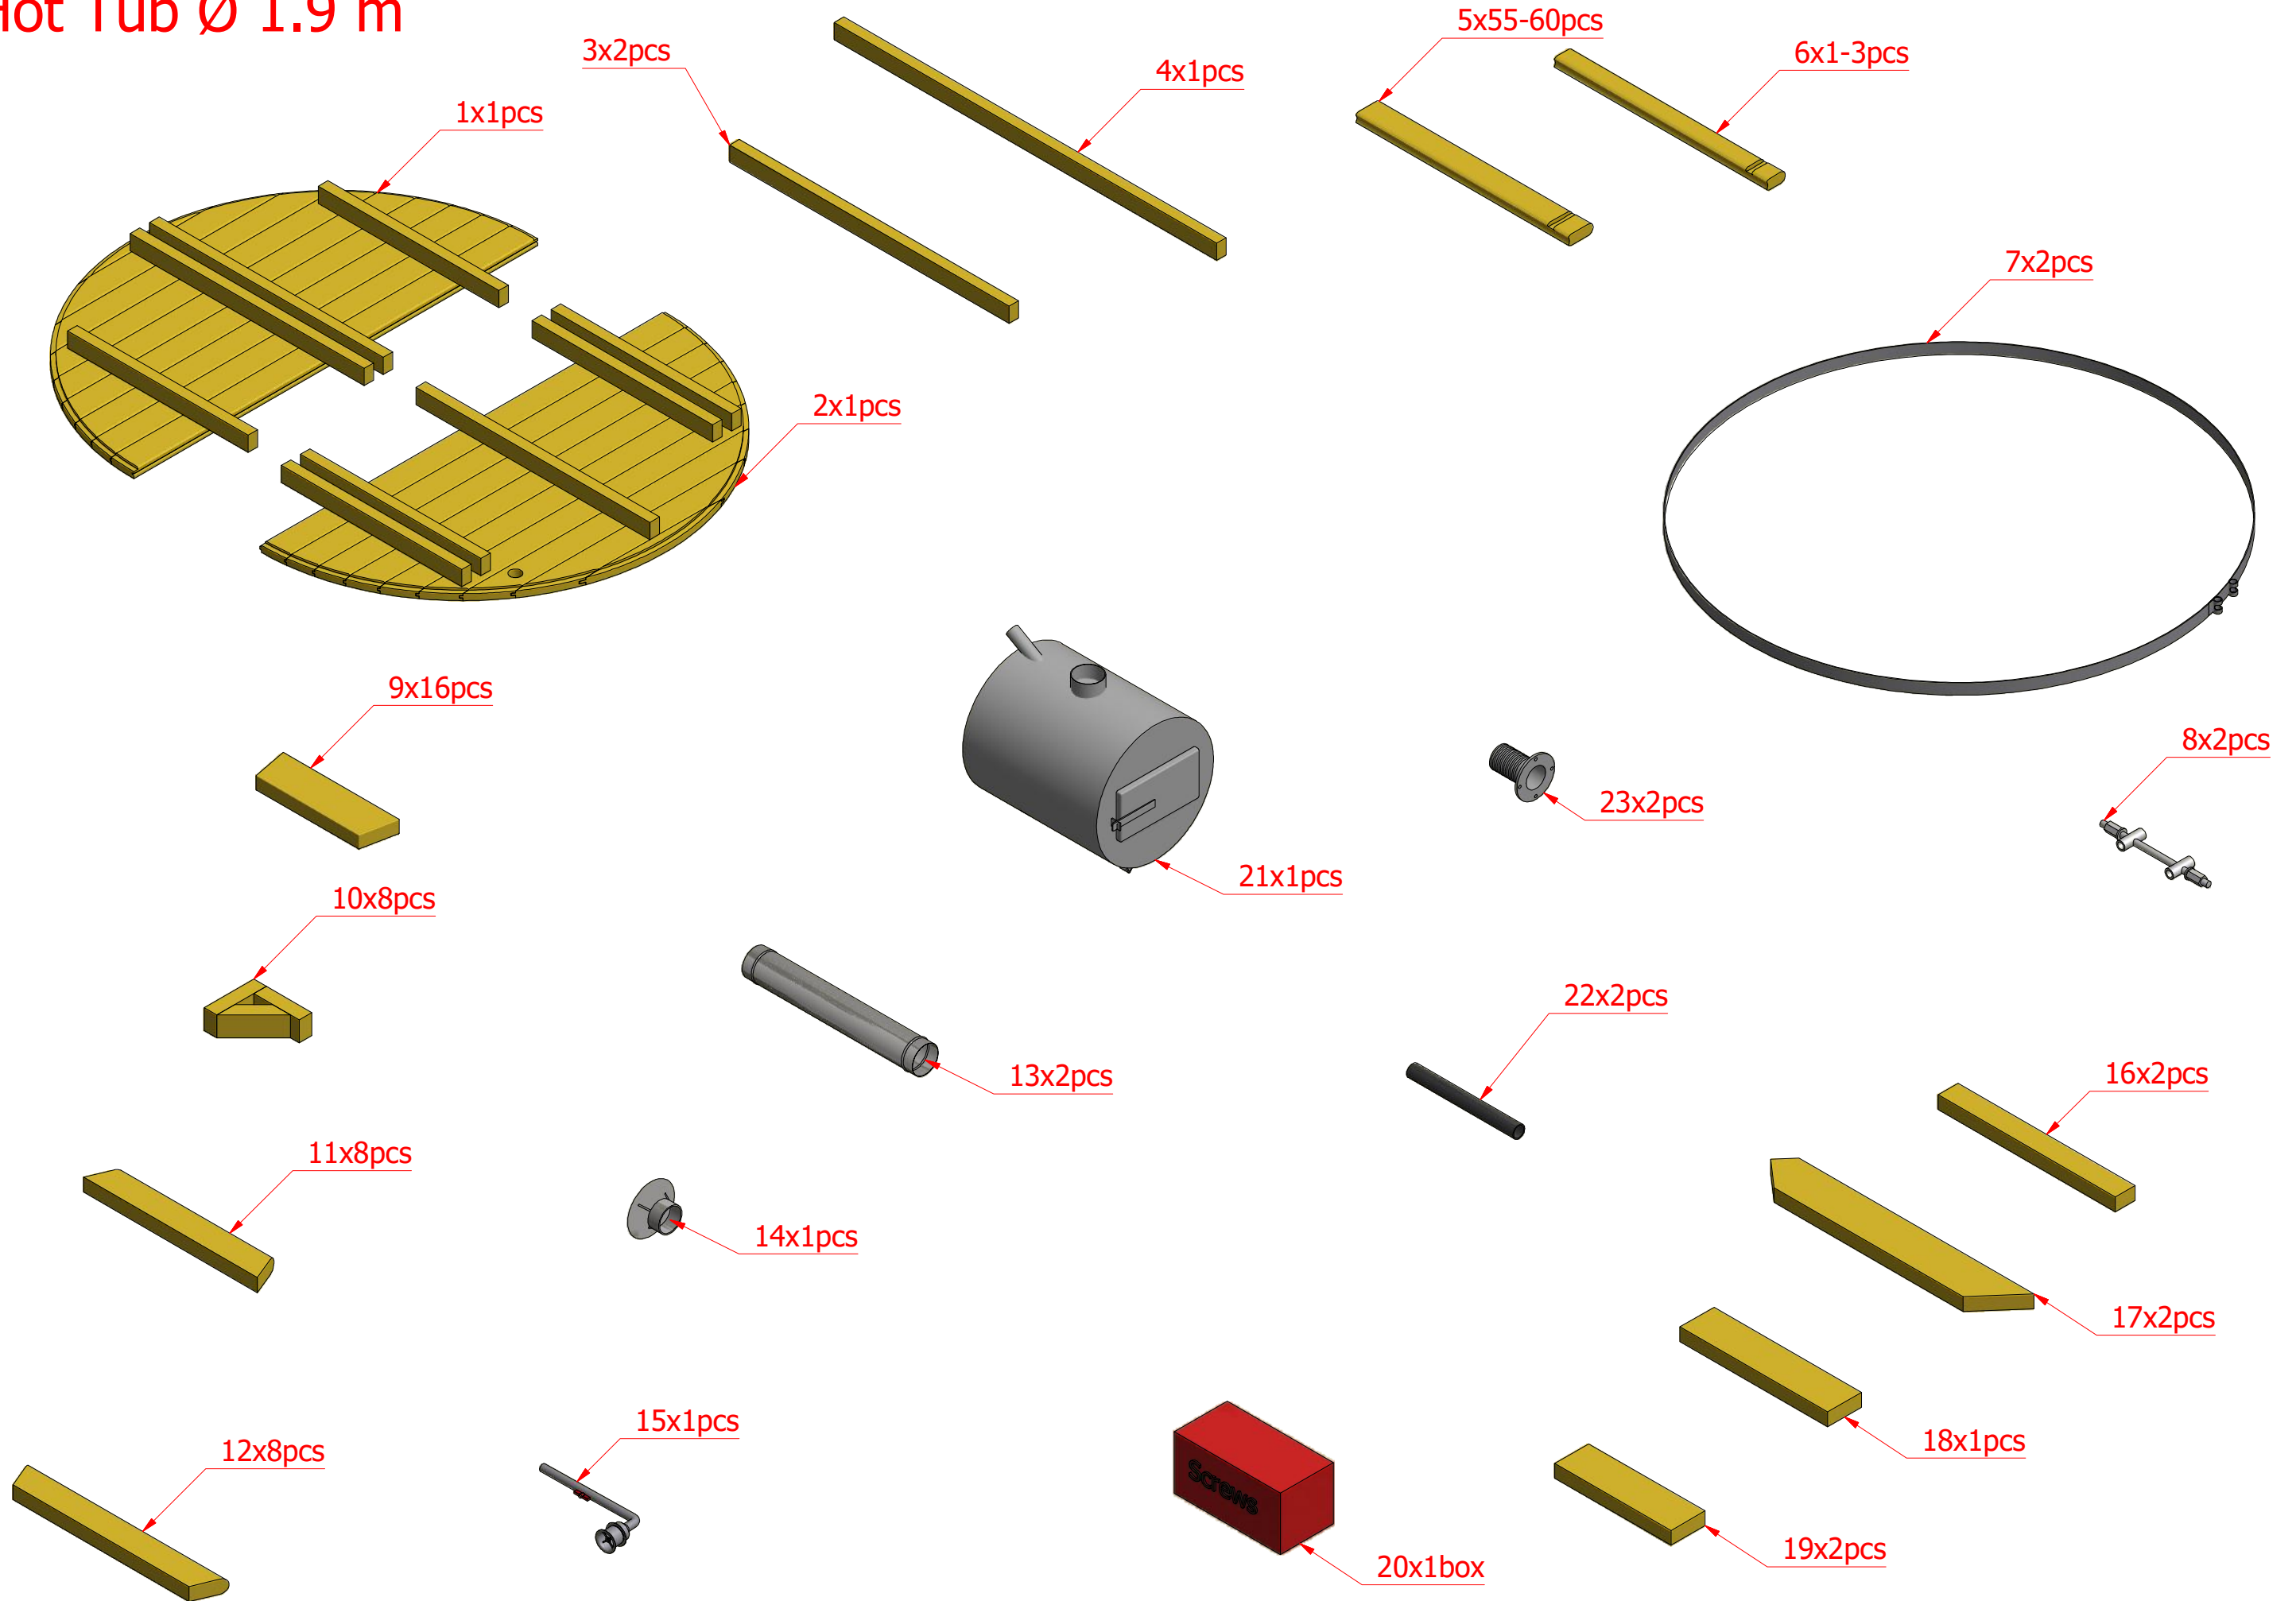

Hot Tub Ø 1.9 m

Hot Tub Ø 1.9 m

Hot Tub Ø 1.9 m

Screws

1	S1	5x100	18 pcs

Hot Tub Ø 1.9 m

Screws

Hot Tub Ø 1.9 m

Screws

Hot Tub Ø 1.9 m

Screws

1	S2	4x70	32 pcs

Hot Tub Ø 1.9 m

Screws

1	S2	4x70	79 pcs

Hot Tub Ø 1.9 m

Screws

1	S4	5x30	8 pcs

Hot Tub Ø 1.9 m

Screws

1	S3	5x100	16 pcs