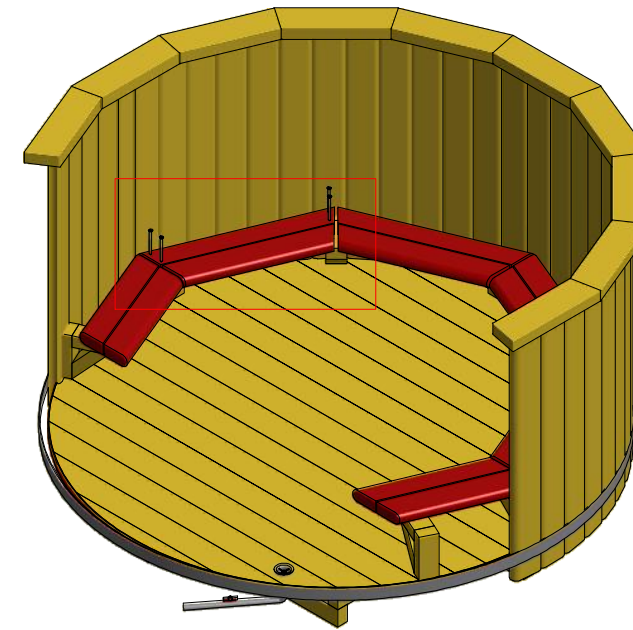

Hot Tub Ø 1.9 m

Hot Tub Ø 1.9 m

Hot Tub Ø 1.9 m

Screws

1	S1	5x100	18 pcs

Hot Tub Ø 1.9 m

Screws

Hot Tub Ø 1.9 m

Screws

Hot Tub Ø 1.9 m

Screws

1	S2	4x70	32 pcs

Hot Tub Ø 1.9 m

Screws

1	S2	4x70	79 pcs

Hot Tub Ø 1.9 m

Screws

1	S4	5x30	8 pcs

Hot Tub Ø 1.9 m

Screws

1	S3	5x100	16 pcs