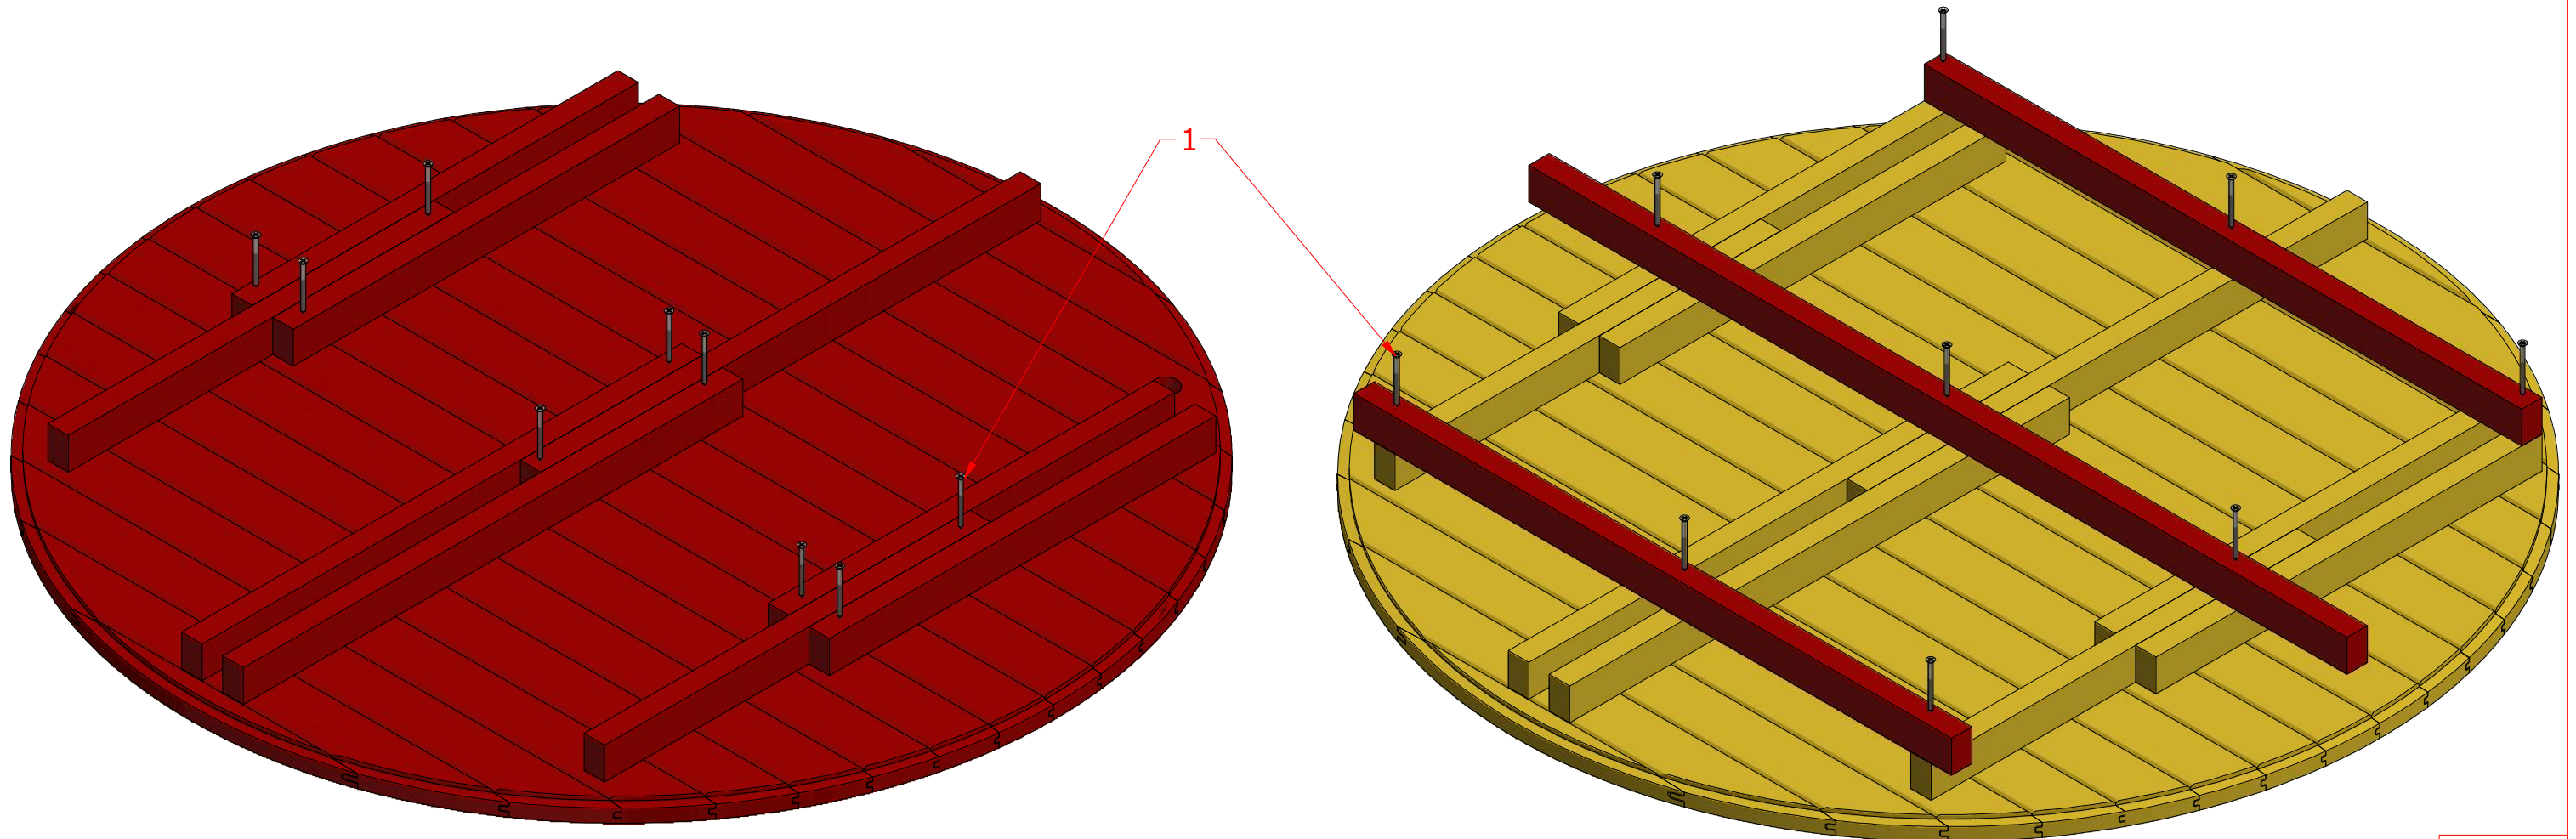

Hot Tub Ø 1.9 m

Hot Tub Ø 1.9 m

Hot Tub Ø 1.9 m

Screws

1	S1	5x100	18 pcs

Hot Tub Ø 1.9 m

Screws

Hot Tub Ø 1.9 m

Screws

Hot Tub Ø 1.9 m

Screws

1	S2	4x70	32 pcs

Hot Tub Ø 1.9 m

Screws

1	S2	4x70	79 pcs

Hot Tub Ø 1.9 m

Screws

1	S4	5x30	8 pcs

Hot Tub Ø 1.9 m

Screws

1	S3	5x100	16 pcs