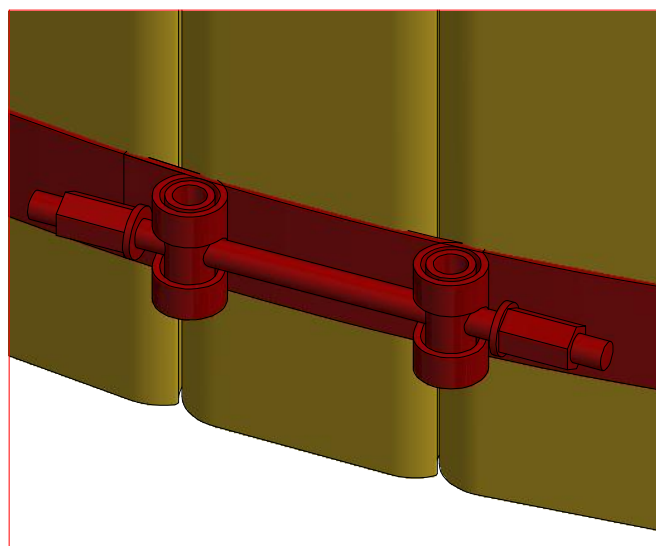

Hot Tub Ø 1.9 m

Hot Tub Ø 1.9 m

Hot Tub Ø 1.9 m

Screws

1	S1	5x100	18 pcs

Hot Tub Ø 1.9 m

Screws

Hot Tub Ø 1.9 m

Screws

Hot Tub Ø 1.9 m

Screws

1	S2	4x70	32 pcs

Hot Tub Ø 1.9 m

Screws

1	S2	4x70	79 pcs

Hot Tub Ø 1.9 m

Screws

1	S4	5x30	8 pcs

Hot Tub Ø 1.9 m

Screws

1	S3	5x100	16 pcs