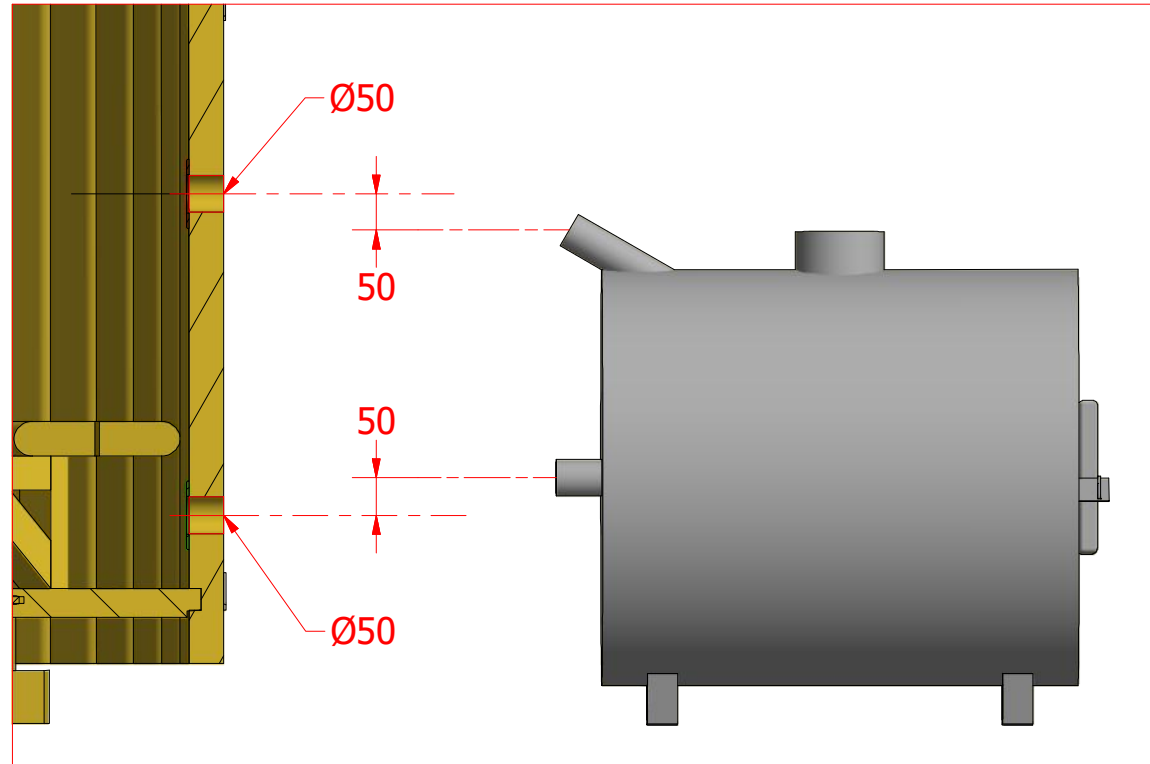

Hot Tub Ø 1.9 m

Hot Tub Ø 1.9 m

Hot Tub Ø 1.9 m

Screws

1	S1	5x100	18 pcs

Hot Tub Ø 1.9 m

Screws

Hot Tub Ø 1.9 m

Screws

Hot Tub Ø 1.9 m

Screws

1	S2	4x70	32 pcs

Hot Tub Ø 1.9 m

Screws

1	S2	4x70	79 pcs

Hot Tub Ø 1.9 m

Screws

1	S4	5x30	8 pcs

Hot Tub Ø 1.9 m

Screws

1	S3	5x100	16 pcs