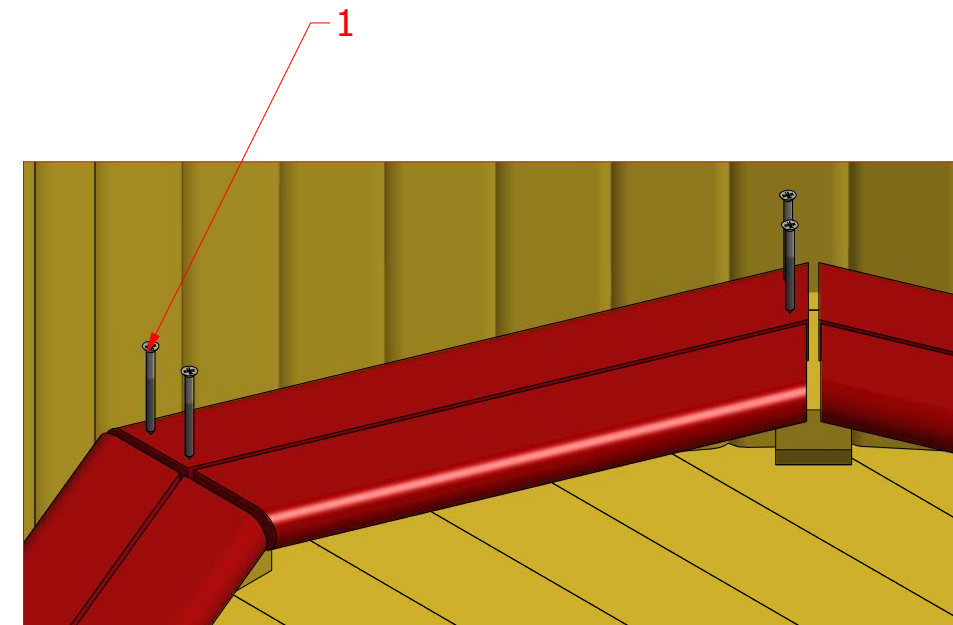

Hot Tub Ø 1.9 m

Hot Tub Ø 1.9 m

Hot Tub Ø 1.9 m

Screws

1	S1	5x100	18 pcs

Hot Tub Ø 1.9 m

Screws

Hot Tub Ø 1.9 m

Screws

Hot Tub Ø 1.9 m

Screws

1	S2	4x70	32 pcs

Hot Tub Ø 1.9 m

Screws

1	S2	4x70	79 pcs

Hot Tub Ø 1.9 m

Screws

1	S4	5x30	8 pcs

Hot Tub Ø 1.9 m

Screws

1	S3	5x100	16 pcs